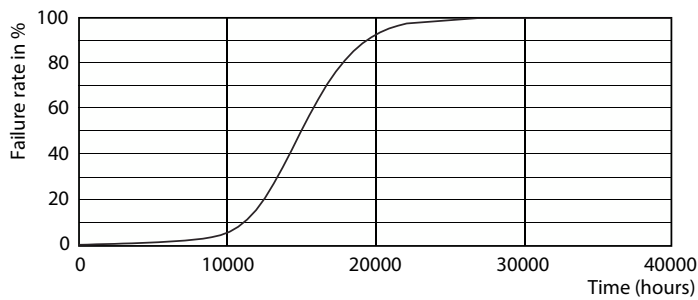

Lebensdauer

LEDbulb 25W E14 827 FR B35