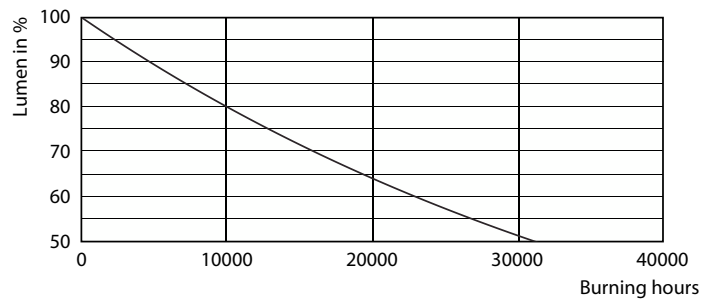

Lumen Maintenance Diagram - CorePro LEDCandle ND 2.2-25W B35 E14 FRG