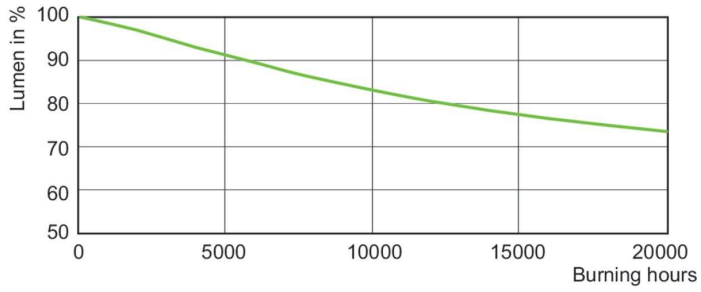

MASTER CityWhite CDO-TT Plus

Lebensdauer

Lumen Maintenance Diagram - MASTER CityWh CDO-TT Plus 70W/828 E27

LDLE_CDO-TT_0001-Life expectancy diagram