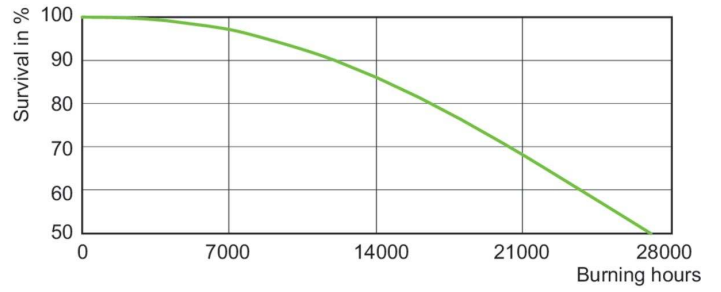

MASTER CityWhite CDO-TT Plus

Lebensdauer

Lumen Maintenance Diagram - MASTER CityWh CDO-TT Plus 70W/828 E27

LDLE_CDO-TT_0001-Life expectancy diagram