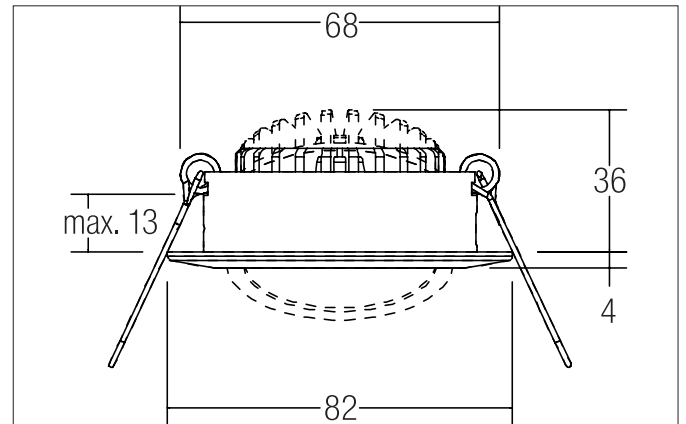

BB03 LED recessed spot set, trailing-edge phase dimmable, incl. connection box

Article no. 39463073

Light.
For Generations.**Tender**

LED recessed spot set, trailing-edge phase dimmable, incl. connection box, Round. Toolless ceiling installation by installation springs. Ceiling cut-out \varnothing 68 mm, Installation depth 36 mm, Outer diameter 82 mm, Weight 0,194 kg, Reflector silver with rotationsymmetrical, deep, wide distributed light intensity. optimal light distribution due to a polycarbonat clear cover. Luminous flux 6300 lm, Power 1 x 6 W, Light colour warm white, Correlated color temperature (CCT) 3.000 K, Colour rendering index CRI > 80, Rated life time L70/B50 at 25 °C: 30.000 h, Rated life time L80/B20 at 25 °C: 50.000 h, Housing material: Aluminium / Plastic, Colour: White, Permissible ambient temperature (ta): -20 °C - +25 °C, Protection class (EN 61140): II, Degree of protection (DIN EN 60529): IP20, .With electronic driver, Trailing-edge phase dimmable.

BB03 LED recessed spot set, trailing-edge phase dimmable, incl. connection box

Article no. 39463073

Light.
For Generations.

Article data	
Article no.	39463073
GTIN	4251433936039
Series name	BB03
Short description	LED recessed spot set, trailing-edge phase dimmable, incl. connection box
Material	Aluminium / Plastic
Colour	White
Type of surface	Glossy
Shape	Round
Outer diameter	82 mm
Built-in diameter	68 mm
Installation depth	36 mm
Hight	4 mm
Scope of delivery	incl. connection box, 3-pole
Weight	0.194 kg
Conformance	CE, UKCA

Lighting technology	
Colour temperature	3.000 K
Light colour	White
Light output	Direct
Luminous flux	630 lm
System efficiency	105 lm/W
Colour rendering	CRI > 80
Reflector	High-gloss
Reflector colour	silver
Beam angle	38°
Light sharing	Symmetric
Adjustable color temperature	No