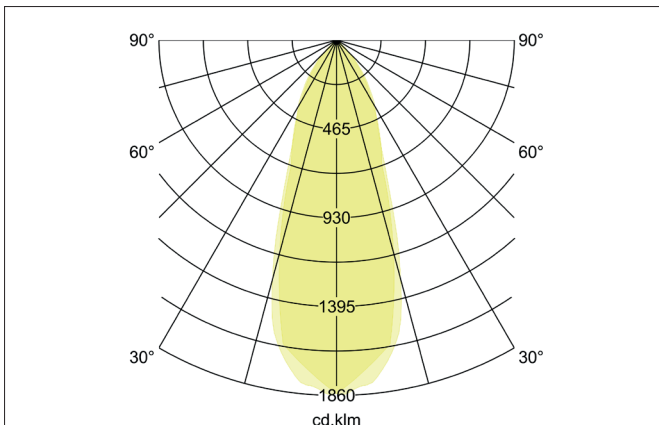

BB03 LED recessed spot set, trailing-edge phase dimmable, incl. connection box

Article no. 39463073

Light.
For Generations.**Tender**

LED recessed spot set, trailing-edge phase dimmable, incl. connection box, Round. Toolless ceiling installation by installation springs. Ceiling cut-out \varnothing 68 mm, Installation depth 36 mm, Outer diameter 82 mm, Weight 0,194 kg, Reflector silver with rotationsymmetrical, deep, wide distributed light intensity. optimal light distribution due to a polycarbonat clear cover. Luminous flux 6300 lm, Power 1 x 6 W, Light colour warm white, Correlated color temperature (CCT) 3.000 K, Colour rendering index CRI > 80, Rated life time L70/B50 at 25 °C: 30.000 h, Rated life time L80/B20 at 25 °C: 50.000 h, Housing material: Aluminium / Plastic, Colour: White, Permissible ambient temperature (ta): -20 °C - +25 °C, Protection class (EN 61140): II, Degree of protection (DIN EN 60529): IP20, .With electronic driver, Trailing-edge phase dimmable.

BB03 LED recessed spot set, trailing-edge phase dimmable, incl. connection box

Article no. 39463073

Light.
For Generations.

Article data	
Article no.	39463073
GTIN	4251433936039
Series name	BB03
Short description	LED recessed spot set, trailing-edge phase dimmable, incl. connection box
Material	Aluminium / Plastic
Colour	White
Type of surface	Glossy
Shape	Round
Outer diameter	82 mm
Built-in diameter	68 mm
Installation depth	36 mm
Hight	4 mm
Scope of delivery	incl. connection box, 3-pole
Weight	0.194 kg
Conformance	CE, UKCA

Lighting technology	
Colour temperature	3.000 K
Light colour	White
Light output	Direct
Luminous flux	630 lm
System efficiency	105 lm/W
Colour rendering	CRI > 80
Reflector	High-gloss
Reflector colour	silver
Beam angle	38°
Light sharing	Symmetric
Adjustable color temperature	No