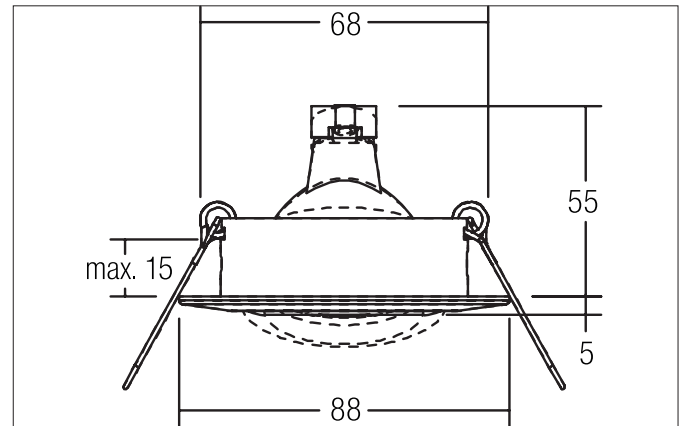

**BREENA-R Recessed spot, GX5,3**

Article no. 1963.07

Light.  
For Generations.**Tender**

Recessed spot, GX5,3, glossy white, Round. In a compact design, for installation in tool-less rapid assembly systems. Lamp holder: GX5.3, Mounting method: Recessed mounting, Place of installation: Ceiling-mounted, Material: Zinc casting / Aluminium casting, Degree of protection: according to DIN EN 60529 IP20, Protection class: (EN 61140) III, Voltage: 12V, Power: 50 W, Amount of light sources / fittings: 1 Qty, Adjustability: Pivoted, without control gear, Dimmable: Depending on type of control gear, Control: Depending on driver.

**Product Benefits**

- Recessed spotlight in round design made of solid cast zinc and cast aluminum for LED retrofit lamps with GX5.3 base (socket with 300 mm supply cable).
- Ceiling cut-out 68 mm, diameter 88 mm, installation depth 55 mm, IP20.
- Pivoting range 25°.
- Wide range of colors. Without visible snap ring.
- Classic, slightly curved design.
- Also available in the same look as GU10 version, as a switchable and dimmable set set (trailing edge).

**BREENA-R Recessed spot, GX5,3**

Article no. 1963.07

Light.  
For Generations.

Article data	
Article no.	1963.07
GTIN	4250047764144
Series name	BREENA-R
Short description	Recessed spot, GX5,3
Material	Cast iron
Colour	White
Type of surface	Glossy
Shape	Round
Outer diameter	88 mm
Built-in diameter	68 mm
Installation depth	55 mm
Hight	5 mm
Scope of delivery	Incl. socket with supply line 300 mm, without snap ring
Weight	0.208 kg
Conformance	CE, UKCA