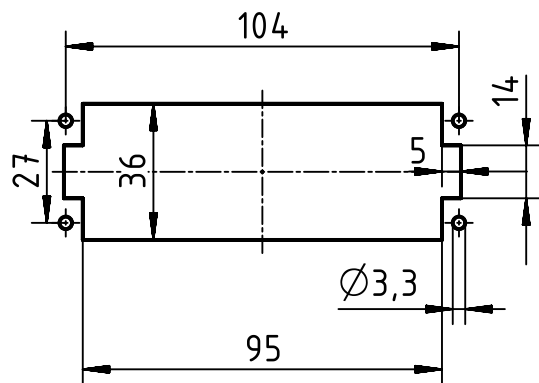

panel cut out 1:2

	All rights reserved Department EL PD - DE HARTING Electric GmbH & Co. KG D-32339 Espelkamp	All Dimensions in mm Original Size DIN A4		Scale 1:1	Free size tol.	Ref. Sub.
		Created by MEYERLE	Inspected by RUETERA	Standardisation TIEMANNA	Date 2017-11-03	State Final Release
Title Han 24ES Press - F					Doc-Key / ECM-Nr. 100616966/UGD/001/D 500000127032	
Type TB			Number 09 33 024 2748		Rev. D	Page 1/1