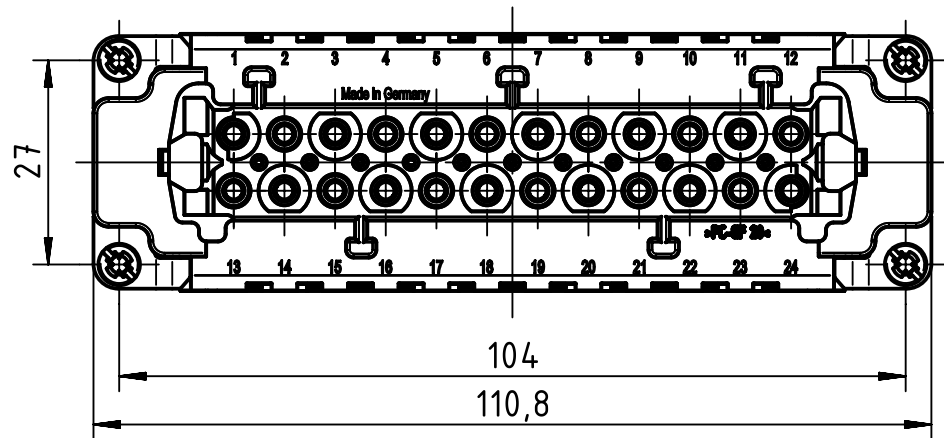

panel cut out 1:2

	All rights reserved Department EL PD - DE HARTING Electric GmbH & Co. KG D-32339 Espelkamp	All Dimensions in mm Original Size DIN A4		Scale 1:1	Free size tol.	Ref. Sub.
		Created by MEYERLE	Inspected by RUETERA	Standardisation TIEMANNA	Date 2017-11-03	State Final Release
Title Han 24ES Press - F					Doc-Key / ECM-Nr. 100616966/UGD/001/D 500000127032	
Type TB			Number 09 33 024 2748		Rev. D	Page 1/1