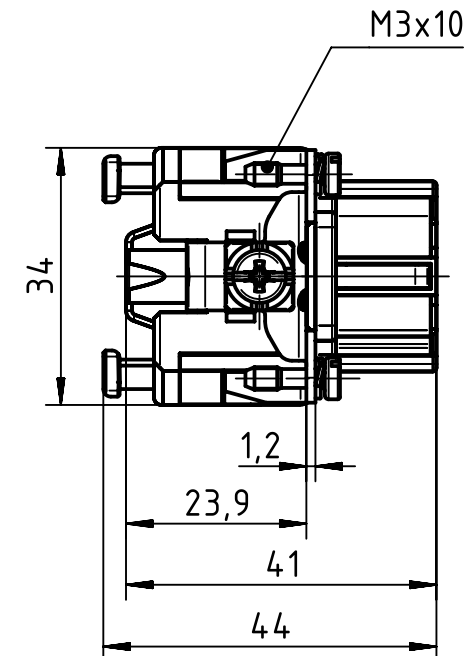

panel cut out 1:2

	All rights reserved Department EL PD - DE HARTING Electric GmbH & Co. KG D-32339 Espelkamp	All Dimensions in mm Original Size DIN A4		Scale 1:1	Free size tol.	Ref. Sub.
		Created by MEYERLE	Inspected by RUETERA	Standardisation TIEMANNA	Date 2017-11-03	State Final Release
Title Han 24ES Press - F					Doc-Key / ECM-Nr. 100616966/UGD/001/D 500000127032	
Type TB			Number 09 33 024 2748		Rev. D	Page 1/1