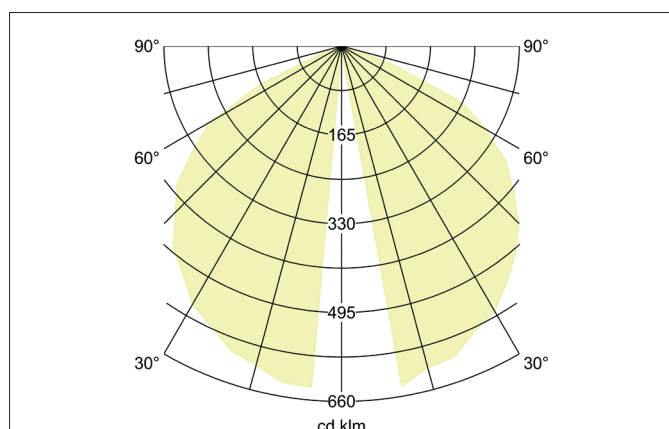

ADDIA LED bollard luminaire, IP54, height 900 mm

Article no. 65262103

Light.
For Generations.**Tender**

LED bollard luminaire, IP54, height 900 mm, Rectangular. Luminaire length 80.0 mm, Luminaire width 120.0 mm, Height 900.0 mm Weight 3.725 kg, with rotationssymmetrical, deep, wide distributed light intensity. optimal light distribution due to a glass transparent cover. Luminous flux 413 lm, Power 1 x 10 W, Light colour warm white to warm white, Correlated color temperature (CCT) 3.000 - 3.000 K, Colour rendering index CRI > 80, Housing material: Aluminium / Glass / Plastic, Colour: Graphite structure, Permissible ambient temperature (ta): -20 °C - +25 °C, Protection class (EN 61140): I, Degree of protection (DIN EN 60529): IP54, .With electronic driver, on/off switchable.

Article data	
Article no.	65262103
GTIN	4251433982548
Series name	ADDIA
Short description	LED bollard luminaire, IP54, height 900 mm
Material	Aluminium / Glass / Plastic
Colour	Graphite
Type of surface	Structure
Shape	Rectangular
Length	80 mm
Width	120 mm
Height	900 mm
Scope of delivery	incl. converter for connection to 230 V mains voltage, switchable
Weight	3.725 kg

ADDIA LED bollard luminaire, IP54, height 900 mm

Article no. 65262103

Light.
For Generations.

Lighting technology	
Colour temperature	3.000 K
Light colour	White
Light output	Direct
Luminous flux	413 lm
System efficiency	41 lm/W
McAdam-Step	McAdam-Step 6
Colour rendering	CRI > 80
Beam angle	120°
Light sharing	Symmetric
Adjustable color temperature	No