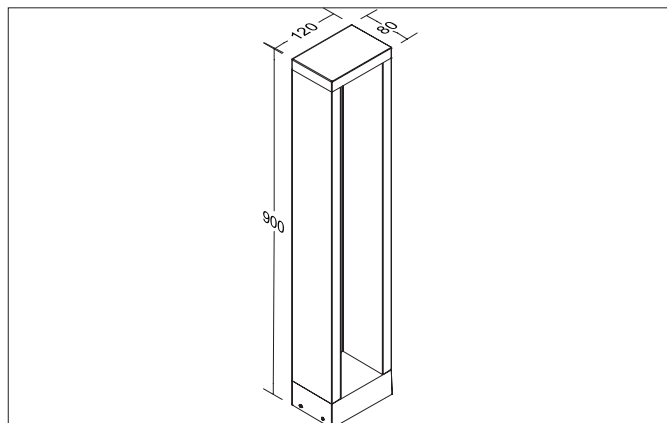

ADDIA LED bollard luminaire, IP54, height 900 mm

Article no. 65262103

Light.
For Generations.**Tender**

LED bollard luminaire, IP54, height 900 mm, Rectangular. Luminaire length 80.0 mm, Luminaire width 120.0 mm, Height 900.0 mm Weight 3.725 kg, with rotationssymmetrical, deep, wide distributed light intensity. optimal light distribution due to a glass transparent cover. Luminous flux 413 lm, Power 1 x 10 W, Light colour warm white to warm white, Correlated color temperature (CCT) 3.000 - 3.000 K, Colour rendering index CRI > 80, Housing material: Aluminium / Glass / Plastic, Colour: Graphite structure, Permissible ambient temperature (ta): -20 °C - +25 °C, Protection class (EN 61140): I, Degree of protection (DIN EN 60529): IP54, .With electronic driver, on/off switchable.

Article data	
Article no.	65262103
GTIN	4251433982548
Series name	ADDIA
Short description	LED bollard luminaire, IP54, height 900 mm
Material	Aluminium / Glass / Plastic
Colour	Graphite
Type of surface	Structure
Shape	Rectangular
Length	80 mm
Width	120 mm
Height	900 mm
Scope of delivery	incl. converter for connection to 230 V mains voltage, switchable
Weight	3.725 kg

Mounting technology	
Mounting method	Surface mounting
Place of installation	Floor-mounted
Adjustability	Not adjustable
Further references	Outdoor
Material cover	Glass transparent

Packing data	
Gross weight	4.139 kg
Length of packaging	960 mm
Packaging width	170 mm
Packaging height	130 mm
Disposal at end of life	This product must not be disposed of with household waste. You are obliged, to dispose of such electrical waste separately. By disposing of electrical waste and other old or defective electronics separately, you support recycling or other forms of re-use. In that way you help to take care and to avoid that harmful substances get into the environment.