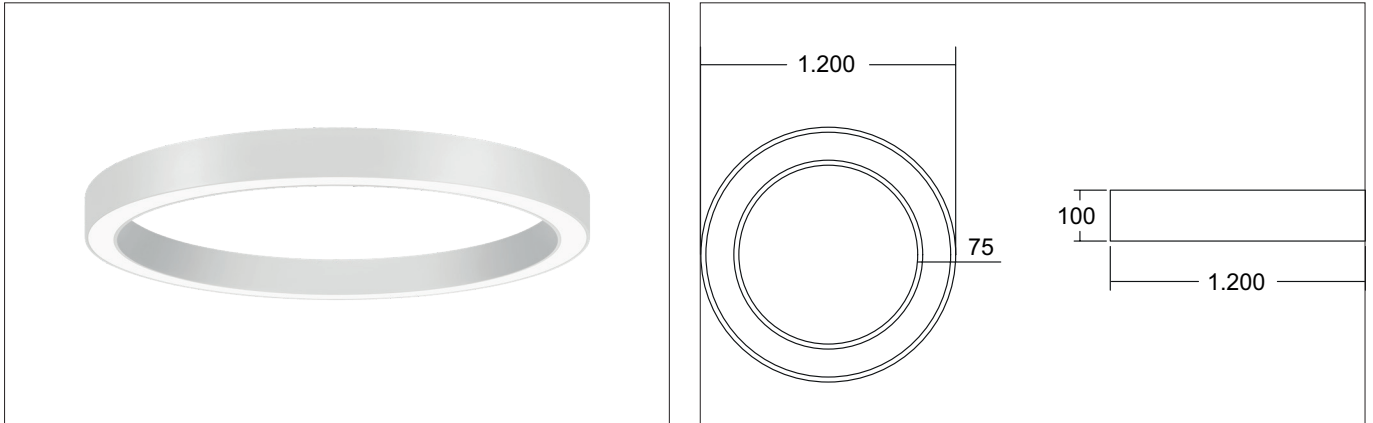

BIRO CIRCLE LED surface mounted ring light, direct, DALI dimmable

Article no. 13573178CA

Light.
For Generations.**Tender**

LED surface mounted ring light, direct, DALI dimmable, white structure, Round. Surface mounting, Ceiling-mounted Mounting method: Surface mounting, Place of installation: Ceiling-mounted, Material: Aluminium / Steel / Plastic, Degree of protection: according to DIN EN 60529 IP20, Protection class: (EN 61140) I, Voltage: 230V AC 50Hz, Power: 78W, Amount of light sources / fittings: 1.0 Qty, Luminous flux: 9.945lm, Colour temperature: from 2.700 K up to 6.500 K, Light colour : White, Beam angle: 110°, With control gear: Yes, Control: DALI.

Article data	
Article no.	13573178CA
GTIN	4251433959632
Series name	BIRO CIRCLE
Short description	LED surface mounted ring light, direct, DALI dimmable
Material	Aluminium / Steel / Plastic
Colour	White
Type of surface	Structure
Shape	Round
Outer diameter	1200 mm
Hight	100 mm
Scope of delivery	Incl. converter for connection to the 230-V mains voltage
Weight	9.000 kg

BIRO CIRCLE LED surface mounted ring light, direct, DALI dimmable

Article no. 13573178CA

Light.
For Generations.

Lighting technology	
Colour temperature	2.700 K bis 6.500 K
Light colour	White
Light output	Direct
Luminous flux	9,945 lm
System efficiency	128 lm/W
McAdam-Step	McAdam-Step 3
Colour rendering	CRI > 80
Reflector	Without
Beam angle	110°
Light sharing	Symmetric