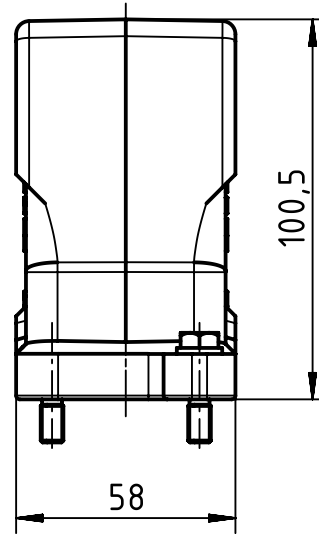

1 2 3 4 5 6

A

B

C

D

A (2:1)

	All Dimensions in mm Original Size DIN A4		Scale 1:2	Free size tol.		Ref.	
			Created by HELLMANN	Inspected by GERB	Standardisation RUETERA	Date 2018-11-27	State Final Release
All rights reserved Department EL PD		Title Han 10HPR Hood w/o Pg-Screw lock				Doc-Key / ECM-Nr. 100206549/UGD/004/B 500000143270	
HARTING Electric GmbH & Co. KG D-32339 Espelkamp		Type TB	Number 09 40 010 0811			Rev. B	Page 1/1