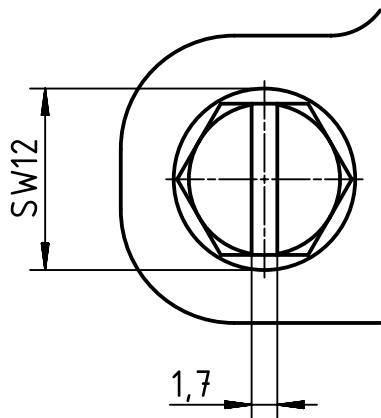

1 2 3 4 5 6

A

B

C

D

A (2:1)

	All Dimensions in mm Original Size DIN A4		Scale 1:2	Free size tol.		Ref.	
			Created by HELLMANN	Inspected by GERB	Standardisation RUETERA	Date 2018-11-27	State Final Release
All rights reserved Department EL PD		Title Han 10HPR Hood w/o Pg-Screw lock				Doc-Key / ECM-Nr. 100206549/UGD/004/B 500000143270	
HARTING Electric GmbH & Co. KG D-32339 Espelkamp		Type TB	Number 09 40 010 0811			Rev. B	Page 1/1