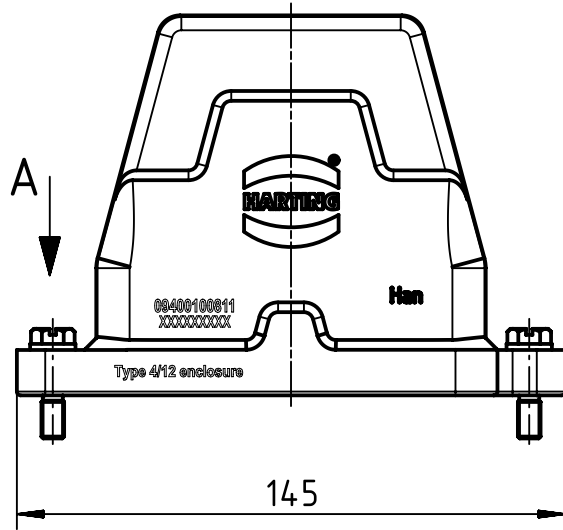

1 2 3 4 5 6

A

B

C

D

A (2:1)

	All Dimensions in mm Original Size DIN A4		Scale 1:2	Free size tol.		Ref.	
			Created by HELLMANN	Inspected by GERB	Standardisation RUETERA	Date 2018-11-27	State Final Release
All rights reserved Department EL PD		Title Han 10HPR Hood w/o Pg-Screw lock				Doc-Key / ECM-Nr. 100206549/UGD/004/B 500000143270	
HARTING Electric GmbH & Co. KG D-32339 Espelkamp		Type TB	Number 09 40 010 0811			Rev. B	Page 1/1