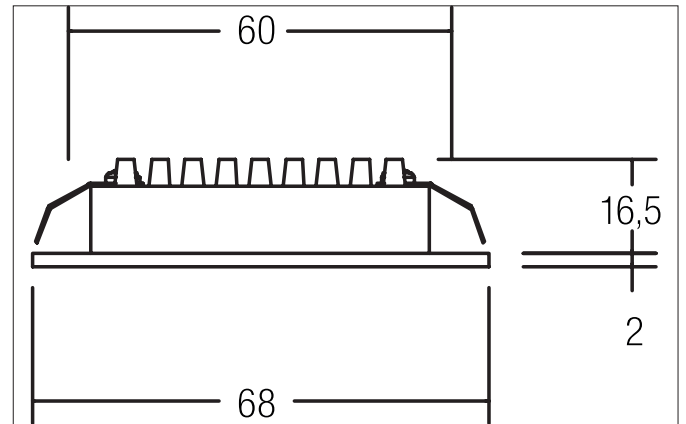

**PARENTA LED recessed downlight**

Article no. 12090073

Light.  
For Generations.**Tender**

LED recessed downlight, Round. Toolless ceiling installation by leaf spring. Ceiling cut-out Ø 60 mm, Installation depth 16,5 mm, Outer diameter 68 mm, Weight 0,064 kg, Reflector silver with rotationssymmetrical, deep, wide distributed light intensity. optimal light distribution due to a plastic, transparent cover. Luminous flux 300 lm, Power 1 x 3 W, Light colour warm white, Correlated color temperature (CCT) 3.000 K, Colour rendering index CRI > 80, Housing material: Aluminium / Plastic, Colour: White, Permissible ambient temperature (ta): -20 °C - +25 °C, Protection class (EN 61140): III, Degree of protection (DIN EN 60529): IP20, .For connection to an external driver, which is not included in the scope of delivery of the luminaire. Depending on driver dimmable.

| Article data          |                        |
|-----------------------|------------------------|
| Article no.           | 12090073               |
| GTIN                  | 4250047793878          |
| Series name           | PARENTA                |
| Short description     | LED recessed downlight |
| Material              | Aluminium / Plastic    |
| Colour                | White                  |
| Type of surface       | Matt                   |
| Shape                 | Round                  |
| Outer diameter        | 68 mm                  |
| Built-in diameter_min | 60 mm                  |
| Built-in diameter     | 60 mm                  |
| Installation depth    | 16.5 mm                |
| Hight                 | 2 mm                   |
| Weight                | 0.064 kg               |
| Conformance           | CE, UKCA               |