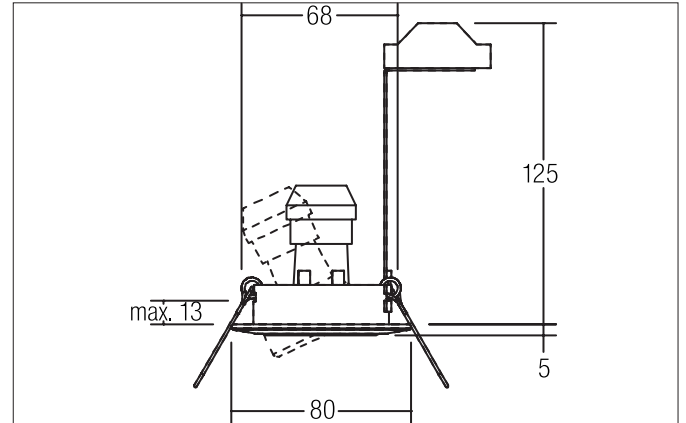

**DRAWER Recessed spot, GU 10**  
Article no. 36145070

Light.  
For Generations.

**Tender**

Recessed spot, GU10, glossy white, Round. In a compact design, for installation in tool-less rapid assembly systems. Including bracket with GU10 socket for standard-compliant strain relief. Lamp holder: GU10, Mounting method: Recessed mounting, Place of installation: Ceiling-mounted, Material: Steel, Degree of protection: according to DIN EN 60529 IP20, Protection class: (EN 61140) II, Voltage: 230V AC 50Hz, Power: 50 W, Amount of light sources / fittings: 1 Qty, Adjustability: Pivoted, without control gear, Control: Other.

Article data	
Article no.	36145070
GTIN	4250047780274
Series name	DRAWER
Short description	Recessed spot, GU10
Material	Steel
Colour	White
Type of surface	Glossy
Shape	Round
Outer diameter	80 mm
Built-in diameter	68 mm
Installation depth	125 mm
Height	5 mm
Weight	0.142 kg
Conformance	CE, UKCA

**DRAWER Recessed spot, GU 10**

Article no. 36145070

Light.  
For Generations.

Operating technology of the luminaire	
System output	50 W
Voltage type	AC
AC nominal voltage max	230 V
Frequency max	50 Hz
Lamp	For LED-retrofill lamp
Lamp holder	GU10
Protection class	II
Degree of protection	IP20
Control	Other
Bulb change possible	Yes

Packing data	
Gross weight	0.205 kg
Length of packaging	140 mm
Packaging width	110 mm
Packaging height	120 mm
Disposal at end of life	This product must not be disposed of with household waste. You are obliged, to dispose of such electrical waste separately. By disposing of electrical waste and other old or defective electronics separately, you support recycling or other forms of re-use. In that way you help to take care and to avoid that harmful substances get into the environment.