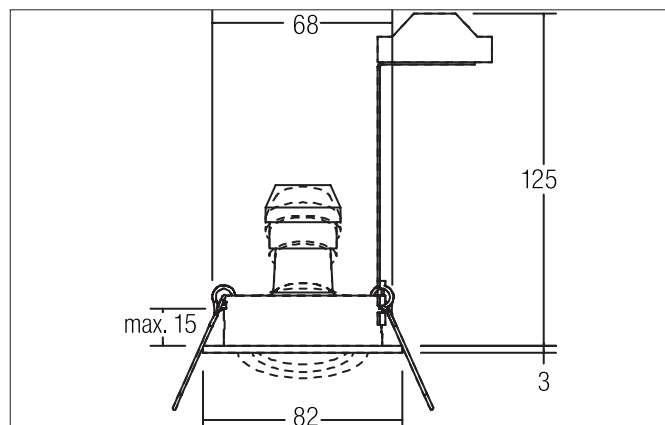

**TIRREL-R Recessed spot, GU10**

Article no. 36143070

Light.  
For Generations.**Tender**

Recessed spot, GU10, white matt, Round. In a compact design, for installation in tool-less rapid assembly systems. Including bracket with GU10 socket for standard-compliant strain relief. Lamp holder: GU10, Mounting method: Recessed mounting, Place of installation: Ceiling-mounted, Material: Aluminium, Degree of protection: according to DIN EN 60529 IP20, Protection class: (EN 61140) II, Voltage: 230V AC 50Hz, Power: 50 W, Amount of light sources / fittings: 1 Qty, Adjustability: Pivoted, without control gear, Control: Other.

**Product Benefits**

- Recessed spot in round design made of solid aluminum.  
for LED retrofit lamps with GU10 base.
- Ceiling cutout 68 mm, diameter 82 mm, installation depth 125 mm, IP20.
- Swivel range 25°.
- Large color variation. Without visible snap ring.
- Classic, formally restrained design.
- In the same optics also available as GX5.3 version, as switchable and dimmable set (trailing-edge phase or DALI) and as a loudspeaker.
- In addition, in the same surface structure and in the same color also available in square version.

**TIRREL-R Recessed spot, GU 10**

Article no. 36143070

Light.  
For Generations.

Article data	
Article no.	36143070
GTIN	4250047780465
Series name	TIRREL-R
Short description	Recessed spot, GU10
Material	Aluminium
Colour	White
Type of surface	Matt
Shape	Round
Outer diameter	82 mm
Built-in diameter	68 mm
Installation depth	125 mm
Hight	3 mm
Weight	0.127 kg
stamp	UKCA