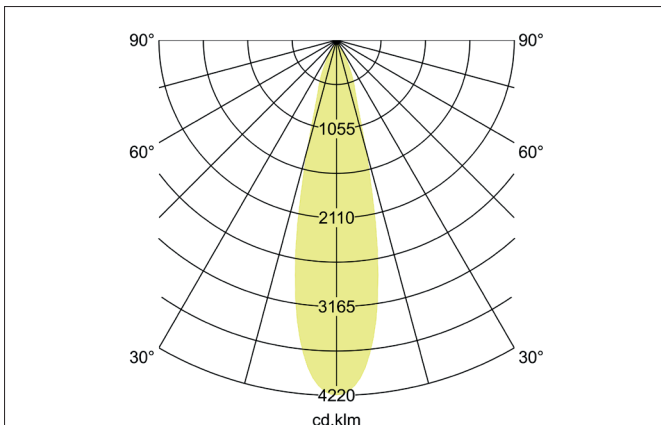

**TRAXX MIDI LED pendant luminaire, on/off switchable**

Article no. 88872163

Light.  
For Generations.**Tender**

LED pendant luminaire, on/off switchable, Round., Hight 153.0 mm, for pendulum mounting. Pendulum length max. 1500.0 mm Weight 0.549 kg, with rotationssymmetrical, deep, wide distributed light intensity. optimal light distribution due to a glass transparent cover. Luminous flux 2.595 lm, Power 1 x 20 W, Light colour warm white, Correlated color temprature (CCT) 3.000 K, Colour rendering index CRI > 90, Rated life time L80/B50 at 25 °C: 50.000 h, Housing material: Aluminium, Colour: Silver structure, Permissible ambient temperature (ta): -20 °C - +25 °C, Protection class (EN 61140): I, Degree of protection (DIN EN 60529): IP20, .With electronic driver, on/off switchable.