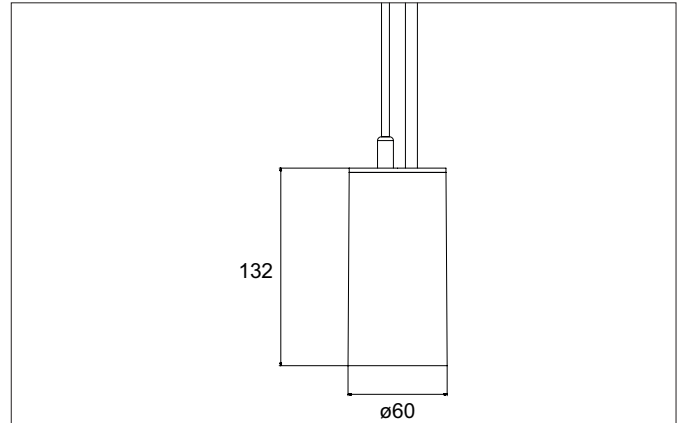

**TRAXX MIDI LED pendant luminaire, on/off switchable**

Article no. 88872163

Light.  
For Generations.**Tender**

LED pendant luminaire, on/off switchable, Round., Hight 153.0 mm, for pendulum mounting. Pendulum length max. 1500.0 mm Weight 0.549 kg, with rotationssymmetrical, deep, wide distributed light intensity. optimal light distribution due to a glass transparent cover. Luminous flux 2.595 lm, Power 1 x 20 W, Light colour warm white, Correlated color temprature (CCT) 3.000 K, Colour rendering index CRI > 90, Rated life time L80/B50 at 25 °C: 50.000 h, Housing material: Aluminium, Colour: Silver structure, Permissible ambient temperature (ta): -20 °C - +25 °C, Protection class (EN 61140): I, Degree of protection (DIN EN 60529): IP20, .With electronic driver, on/off switchable.

Article data	
Article no.	88872163
GTIN	4251433979135
Series name	TRAXX MIDI
Short description	LED pendant luminaire, on/off switchable
Material	Aluminium
Colour	Silver
Type of surface	Structure
Shape	Round
Hight	153 mm
Weight	0.549 kg

Mounting technology	
Mounting method	Suspended
Place of installation	Ceiling-mounted
Adjustability	Not adjustable
stamp	UKCA
Pendulum length max.	1,500 mm
Material cover	Glass transparent
Suitable for through-wiring	No

Packing data	
Gross weight	0.613 kg
Length of packaging	170 mm
Packaging width	170 mm
Packaging height	110 mm
Disposal at end of life	This product must not be disposed of with household waste. You are obliged, to dispose of such electrical waste separately. By disposing of electrical waste and other old or defective electronics separately, you support recycling or other forms of re-use. In that way you help to take care and to avoid that harmful substances get into the environment.