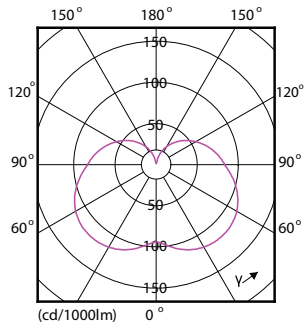

Abmessungsskizzen

Product	D	C
CorePro LED Stick ND 9.5-75W T38 E27 840	37,2 mm	114,3 mm

Photometrische Daten

Spectral Power Distribution Colour - CorePro LED Stick ND 9.5-75W T38 E27 840

General uniform lighting - CorePro LED Stick ND 9.5-75W T38 E27 840

CorePro Kunststoff-LED-Speziallampen

Photometrische Daten

Light Distribution Diagram - CorePro LED Stick ND 9.5-75W T38 E27 840

Lebensdauer

68W E27 Stick FR

Lumen Maintenance Diagram - CorePro LED Stick ND 9.5-75W T38 E27 840