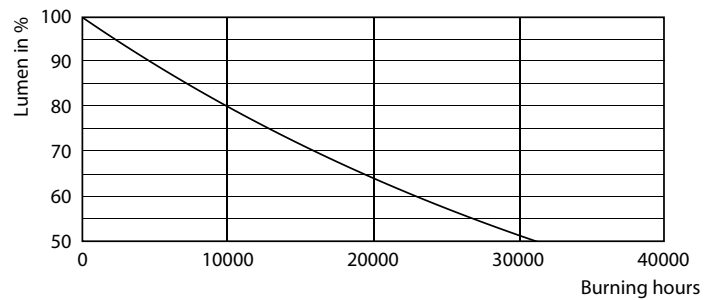

Abmessungsskizzen

Product	D	C
CorePro LED Stick ND 9.5-75W T38 E27 840	37,2 mm	114,3 mm

Photometrische Daten

Spectral Power Distribution Colour - CorePro LED Stick ND 9.5-75W T38 E27 840

General uniform lighting - CorePro LED Stick ND 9.5-75W T38 E27 840

CorePro Kunststoff-LED-Speziallampen

Photometrische Daten

Light Distribution Diagram - CorePro LED Stick ND 9.5-75W T38 E27 840

Lebensdauer

68W E27 Stick FR

Lumen Maintenance Diagram - CorePro LED Stick ND 9.5-75W T38 E27 840