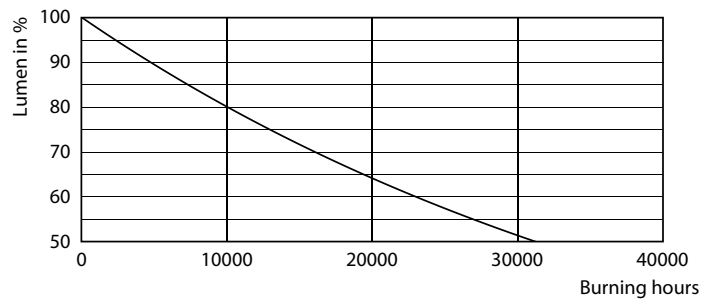

Light Distribution Diagram - CorePro LEDCandleND4.3-40W E14 827B35CLG

General uniform lighting - CorePro LEDCandleND4.3-40W E14 827B35CLG

Lebensdauer

Life Expectancy Diagram

Lumen Maintenance Diagram - CorePro LEDCandleND4.3-40W E14 827B35CLG