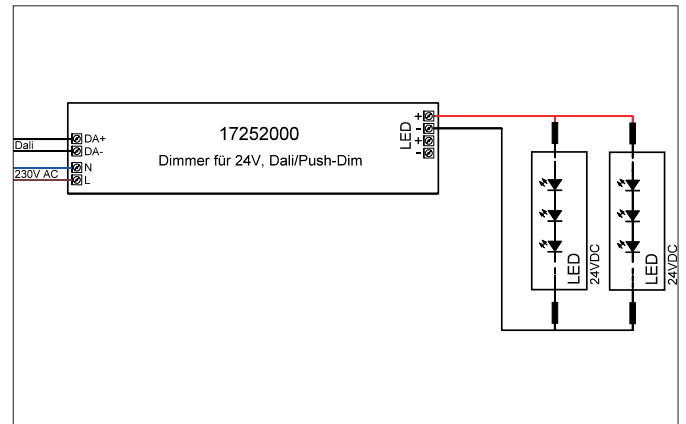

LED power supply unit 24 V DC, DALI-2 dimmable

Article no. 17252000

Light.
For Generations.

Tender

LED power supply unit 24 V DC, DALI-2 dimmable, , Rectangular. Material: Plastic, Degree of protection: according to DIN EN 60529 IP20, Protection class: (EN 61140) II, Power: 150 W, Dimmable: Yes, Control: DALI-2 .

Product Benefits

- Plastic housing incl. strain relief
- protection class II
- dimmable via DALI-2
- Measuring point Tc (max) 85°C

Article data	
Article no.	17252000
GTIN	4251433955238
Short description	LED power supply unit 24 V DC, DALI-2 dimmable
Material	Plastic
Colour	White
Shape	Rectangular
Length	290 mm
Width	45 mm
Height	31 mm
Weight	0.571 kg
stamp	ENEC 05, MM

LED power supply unit 24 V DC, DALI-2 dimmable

Article no. 17252000

Light.
For Generations.

Operating technology of driver	
AC nominal voltage min	198 V
AC nominal voltage max	264 V
Frequency min	50 Hz
Frequency max	60 Hz
Protection class	II
Degree of protection	IP20
max. no. lights on C16 A	10
max. no. lights on B16 A	6
Starting current	90A Max.
Power min	1 W
Power max.	150 W
Suitable for emergency lighting	No
Control	DALI-2 , PUSH-Dimm
Flicker-free	Yes
Average nominal lifespan	50000 h
Power factor	0.95