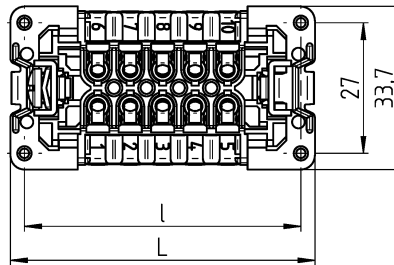

F

Kodieransichten Ausführung 6-/16-/24-polig  
Coding view executing 6-/10-/24-pole

6-polig/6-pole  
70.300.0640.0

16-polig/16-pole  
70.300.1640.0

24-polig/24-pole  
70.300.2440.0

10-polig/10-pole  
70.300.1040.0

Farbe: kieselgrau  
colour: pebble grey

Teile-Nr. part no.	Typ type	Polzahl pole	L	l
70.300.0640.0	BAS BUS 6 2,5 50	6x	49,8	44
70.300.1040.0	BAS BUS 10 2,5 50	10x	62,8	57
70.300.1640.0	BAS BUS 16 2,5 50	16x	83,3	77,5
70.300.2440.0	BAS BUS 24 2,5 50	24x	109,8	104

Tolerierung Size ISO 14405 © / Tolerance system Size ISO 14405 ©  
(This ISO-standard describes the envelope principle. According to the envelope principle the deviations of form and parallelism are limited by the size tolerances)