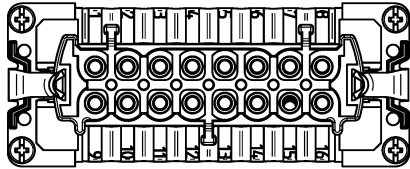

F

Kodieransichten Ausführung 6-/16-/24-polig  
Coding view executing 6-/10-/24-pole

6-polig/6-pole  
70.300.0640.0

16-polig/16-pole  
70.300.1640.0

24-polig/24-pole  
70.300.2440.0

10-polig/10-pole  
70.300.1040.0