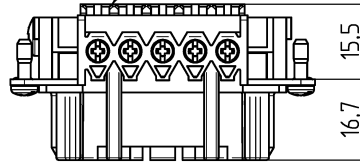

Teile-Nr. part no.	Typ type	Polzahl pole	L	l
70.300.0640.0	BAS BUS 6 2,5 50	6x	49,8	44
70.300.1040.0	BAS BUS 10 2,5 50	10x	62,8	57
70.300.1640.0	BAS BUS 16 2,5 50	16x	83,3	77,5
70.300.2440.0	BAS BUS 24 2,5 50	24x	109,8	104

Tolerierung Size ISO 14405 © / Tolerance system Size ISO 14405 ©
(This ISO-standard describes the envelope principle. According to the envelope principle the deviations of form and parallelism are limited by the size tolerances)

ja/yes ☒ Stoffverbots- und Deklarationsliste nach WN 5020.010 ist einzuhalten.
Conformity with Wieland document WN 5020.010 e (list of prohibited / declarable hazardous substances) to be declared!

Freitoleranz nach General tolerance CAD - Zeichnung, keine manuellen Änderungen CAD - drawing, no manual modifications allowed

1. Verwendung: First Use: Blatt: 1 von 1 Sheet: of 1

Werkstoff / Material Tag/Date Name Zeichnung Nr. / Drawing No. Index
gezeichnet/ drawn 19.07.2022 Lunz S. T 70.300.0640.0 13K

Maßstab / Scale 1:1 Elektronische Freigabe Electronic Release Maße in mm / Dimensions are in mm

Vol. mm³ Off./Srf. mm² Ersatz für / Replacement for: 70.300.0640.001K mit Index "e" vom 31.01.2017

Benennung/Title Type BUCHSENEINSATZ

Index Datum / Blatt Date / Sheet siehe Tabelle 2,5 qmm 500V 16A Schraubanschluss u. Drahtschutz

Änderung / Revision female insert screw connection and wire protection

wieland