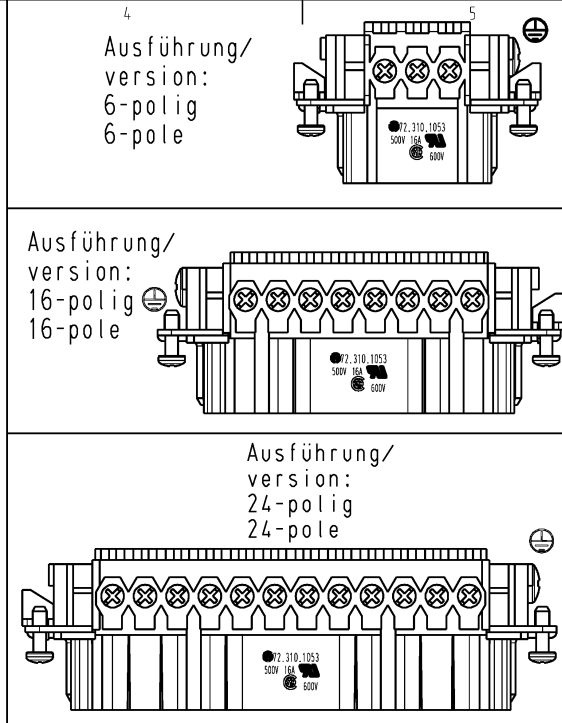

6 Weitere Daten siehe Katalog  
further data see catalog

Teile-Nr. part no.	Maß dimension	
	L	I
72.310.0653.0	49,8	44
72.310.1053.0	62,8	57
72.310.1653.0	83,3	77,5
72.310.2453.0	109,8	104

Tolerierung Size ISO 14.405 © / Tolerance system Size ISO 14.405 ©  
(This ISO-standard describes the envelope principle. According to the envelope principle the deviations of form and parallelism are limited by the size tolerances).