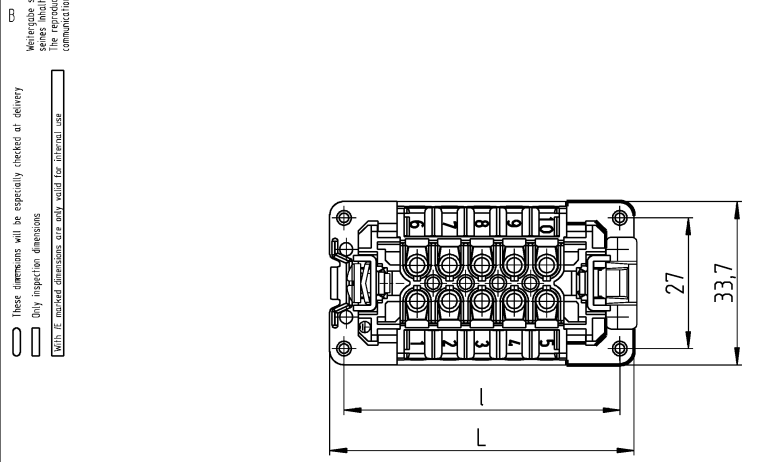

A Weitergabe sowie Vervielfältigung dieses Dokuments, Verwertung und Mitteilung seines Inhalts sind verboten, soweit nicht ausdrücklich gestattet. The reproduction, distribution and utilization of this document as well as the communication of its contents to others without express authorization is prohibited.

B These dimensions will be especially checked at delivery.
C Only inspection dimensions.
D With I.E. marked dimensions are only valid for internal use.

E Diese Maße werden bei Abnahme besonders geprüft.
F Aussehenliche Prüfmaß.
G Mit I.E. gekennzeichnete Maße sind nur für interne Zwecke gültig.