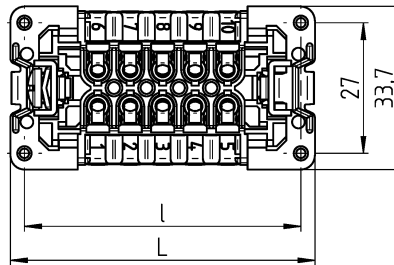

F

Kodieransichten Ausführung 6-/16-/24-polig
Coding view executing 6-/10-/24-pole

6-polig/6-pole
70.300.0640.0

16-polig/16-pole
70.300.1640.0

24-polig/24-pole
70.300.2440.0

10-polig/10-pole
70.300.1040.0

Farbe: kieselgrau
colour: pebble grey

Teile-Nr. part no.	Typ type	Polzahl pole	L	l
70.300.0640.0	BAS BUS 6 2,5 50	6x	49,8	44
70.300.1040.0	BAS BUS 10 2,5 50	10x	62,8	57
70.300.1640.0	BAS BUS 16 2,5 50	16x	83,3	77,5
70.300.2440.0	BAS BUS 24 2,5 50	24x	109,8	104

Tolerierung Size ISO 14405 © / Tolerance system Size ISO 14405 ©
(This ISO-standard describes the envelope principle. According to the envelope principle the deviations of form and parallelism are limited by the size tolerances)