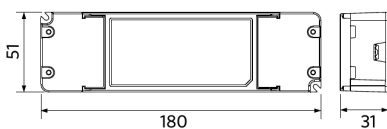

LEDPanelS-E4
Driver DALI