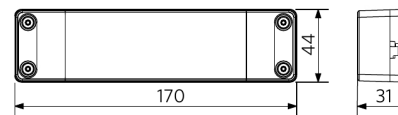

LEDPanelS-E4
Driver On/Off