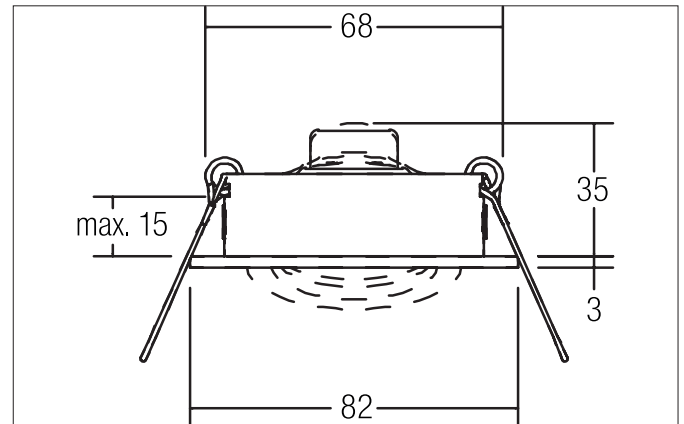

SINDEE-R Ceiling recessed speaker, DA 68 mm

Article no. 43003070

Light.
For Generations.

IP20

Tender

Ceiling recessed speaker, DA 68 mm, white, Round. In a compact design, for installation in tool-less rapid assembly systems. Nominal / music load capacity: 3 / 4 W, impedance: 20 Ohm. Up to 5 speakers can be connected in parallel to a channel of a HiFi amplifier. Sound pressure level: 1 W / 1 m: 82 dB (at nominal output of 87 dB), transmission range (-3 db): 200 - 16,000 Hz, transmission range (-10 db): 150 - 20,000 Hz, net weight: 0.1 kg. Connection using 2-core cable with connecting terminals. Also available with cover in champagne satin or black on request. Mounting method: Recessed mounting, Place of installation: Ceiling-mounted, Material: Aluminium / Steel, Degree of protection: according to DIN EN 60529 IP20, Adjustability: Pivoted, .

Article data	
Article no.	43003070
GTIN	4251433907039
Series name	SINDEE-R
Short description	Ceiling recessed speaker, DA 68 mm
Material	Aluminium / Steel
Colour	White
Type of surface	Matt
Shape	Round
Outer diameter	82 mm
Built-in diameter	68 mm
Installation depth	35 mm
Height	3 mm
Weight	0.113 kg
Conformance	CE, UKCA

SINDEE-R Ceiling recessed speaker, DA 68 mm

Article no. 43003070

Light.
For Generations.

Packing data	
Gross weight	0.17 kg
Length of packaging	85 mm
Packaging width	43 mm
Packaging height	84 mm
Disposal at end of life	<p>This product must not be disposed of with household waste. You are obliged, to dispose of such electrical waste separately.</p> <p>By disposing of electrical waste and other old or defective electronics separately, you support recycling or other forms of re-use. In that way you help to take care and to avoid that harmful substances get into the environment.</p>