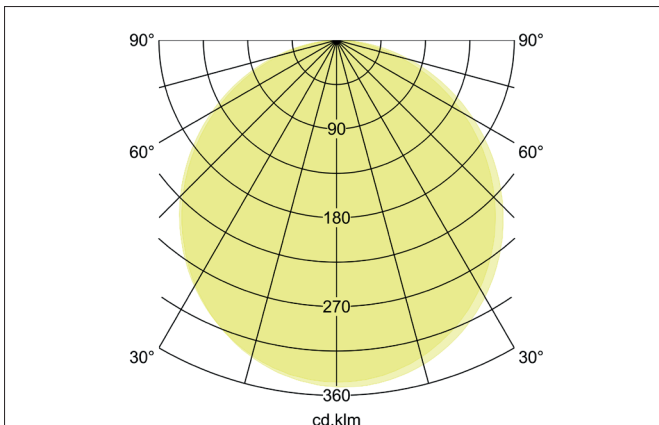

SUNNY MAXI LED ceiling surface mounted downlight, trailing-edge**phase dimmable**

Article no. 12214073

Light.
For Generations.**Tender**

LED ceiling surface mounted downlight, trailing-edge phase dimmable, Round. Luminaire diameter 550.0 mm, Height 50.0 mm Weight 3.303 kg, with rotationssymmetrical, deep, wide distributed light intensity. optimal light distribution due to a plastic, opal cover. Luminous flux 4.400 lm, UGR < 25, Power 1 x 50 W, Light colour warm white to daylight white, Correlated color temperature (CCT) 3.000 - 6.000 K, Colour rendering index CRI > 80, Rated life time L70/B50 at 25 °C: 50.000 h, Housing material: Aluminium / Steel / Polystyrene, Colour: White, Permissible ambient temperature (ta): -20 °C - +25 °C, Protection class (EN 61140): I, Degree of protection (DIN EN 60529): IP20, shock resistance according to IEC62262: IK04 .With electronic driver, Trailing-edge phase dimmable.

Lighting technology	
Colour temperature	3.000 K / 4.000 K / 6.000 K
Light colour	White
Color Temperature 1	3,000 K
Color Temperature 2	4,000 K
Color Temperature 3	6,000 K
Light output	Direct/Indirect
Luminous flux	4,400 lm
Luminous flux 1	4,400 lm
Luminous flux 2	5,000 lm
Luminous flux 3	4,500 lm
System efficiency	88 lm/W
Colour rendering	CRI > 80
Reflector	Without
Beam angle	110°
Glare evaluation	UGR < 25
Light sharing	Symmetric
Adjustable color temperature	Stages