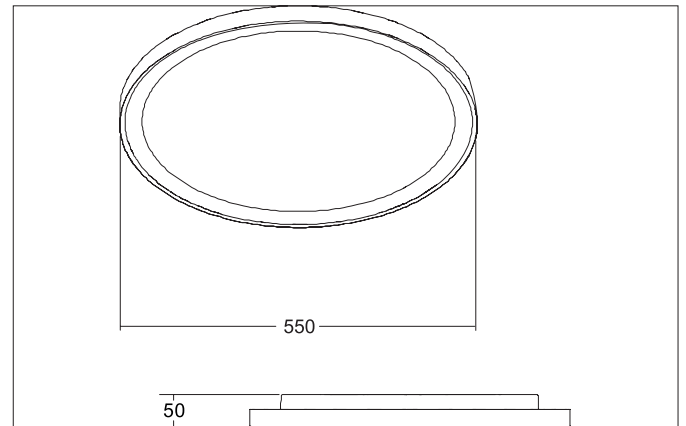

SUNNY MAXI LED ceiling surface mounted downlight, trailing-edge**phase dimmable**

Article no. 12214073

Light.
For Generations.**Tender**

LED ceiling surface mounted downlight, trailing-edge phase dimmable, Round. Luminaire diameter 550.0 mm, Height 50.0 mm Weight 3.303 kg, with rotationssymmetrical, deep, wide distributed light intensity. optimal light distribution due to a plastic, opal cover. Luminous flux 4.400 lm, UGR < 25, Power 1 x 50 W, Light colour warm white to daylight white, Correlated color temperature (CCT) 3.000 - 6.000 K, Colour rendering index CRI > 80, Rated life time L70/B50 at 25 °C: 50.000 h, Housing material: Aluminium / Steel / Polystyrene, Colour: White, Permissible ambient temperature (ta): -20 °C - +25 °C, Protection class (EN 61140): I, Degree of protection (DIN EN 60529): IP20, shock resistance according to IEC62262: IK04 .With electronic driver, Trailing-edge phase dimmable.

Product Benefits

- Standard indirect component in white, can be retrofitted individually as accessories available in amber, blue and red.
- Easy installation due to bayonet mounting and arrestor cable.
- Luminaire can be easily removed without screws thanks to separate mounting plate.
- Three sizes: 330 mm, 440 mm or 550 mm.
- Three on-site adjustable light colors: 3,000 K, 4,000 K and 6,000 K.
- As an additional function: light color adjustable on the switch side via bottom switch function.
- Also available as pendant version (accessory: pendant set 1,500 mm).
- Dimmable as standard via phase cut-off or DALI (size: 440 mm and 550mm).