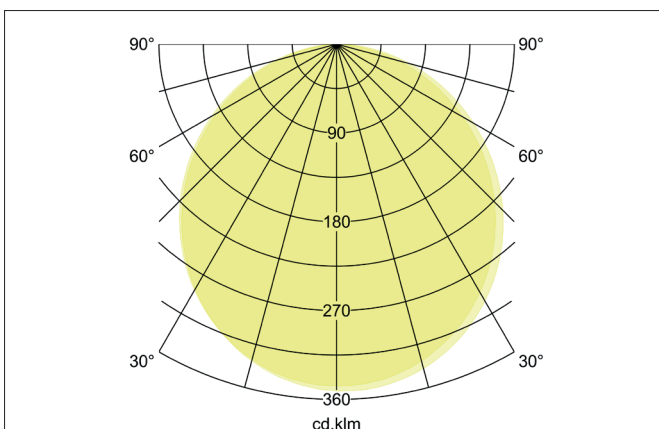

SUNNY MIDI LED ceiling surface-mounted downlight, trailing-edge**phase dimmable**

Article no. 12209083

Light.
For Generations.**Tender**

LED ceiling surface-mounted downlight, trailing-edge phase dimmable, Round. Luminaire diameter 440.0 mm, Height 50.0 mm Weight 2.342 kg, with rotationssymmetrical, deep, wide distributed light intensity. optimal light distribution due to a plastic, opal cover. Luminous flux 3.750 lm, UGR < 25, Power 1 x 40 W, Light colour warm white to daylight white, Correlated color temperature (CCT) 3.000 - 6.000 K, Colour rendering index CRI > 80, Rated life time L70/B50 at 25 °C: 50.000 h, Housing material: Aluminium / Steel / Polystyrene, Colour: Black, Permissible ambient temperature (ta): -20 °C - +25 °C, Protection class (EN 61140): I, Degree of protection (DIN EN 60529): IP20, shock resistance according to IEC62262: IK04 .With electronic driver, Trailing-edge phase dimmable.

Lighting technology	
Colour temperature	3.000 K / 4.000 K / 6.000 K
Light colour	White
Color Temperature 1	3,000 K
Color Temperature 2	4,000 K
Color Temperature 3	6,000 K
Light output	Direct/Indirect
Luminous flux	3,750 lm
Luminous flux 1	3,750 lm
Luminous flux 2	4,165 lm
Luminous flux 3	3,750 lm
System efficiency	94 lm/W
Colour rendering	CRI > 80
Reflector	Without
Beam angle	110°
Glare evaluation	UGR < 25
Light sharing	Symmetric
Adjustable color temperature	Stages