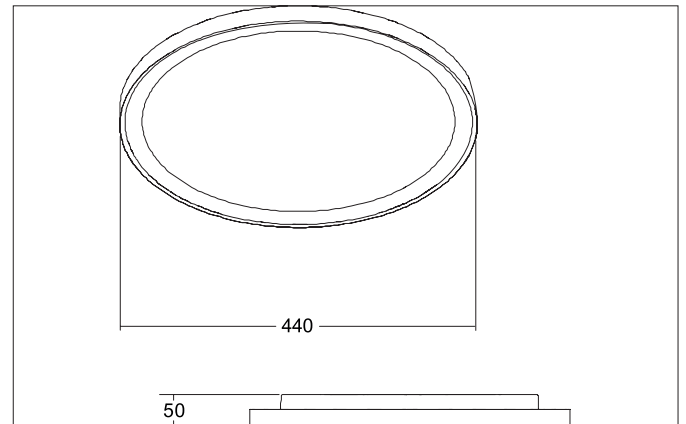

SUNNY MIDI LED ceiling surface-mounted downlight, trailing-edge**phase dimmable**

Article no. 12209083

Light.
For Generations.**Tender**

LED ceiling surface-mounted downlight, trailing-edge phase dimmable, Round. Luminaire diameter 440.0 mm, Height 50.0 mm Weight 2.342 kg, with rotationssymmetrical, deep, wide distributed light intensity. optimal light distribution due to a plastic, opal cover. Luminous flux 3.750 lm, UGR < 25, Power 1 x 40 W, Light colour warm white to daylight white, Correlated color temperature (CCT) 3.000 - 6.000 K, Colour rendering index CRI > 80, Rated life time L70/B50 at 25 °C: 50.000 h, Housing material: Aluminium / Steel / Polystyrene, Colour: Black, Permissible ambient temperature (ta): -20 °C - +25 °C, Protection class (EN 61140): I, Degree of protection (DIN EN 60529): IP20, shock resistance according to IEC62262: IK04 .With electronic driver, Trailing-edge phase dimmable.

Product Benefits

- Standard indirect component in white, can be retrofitted individually as accessories available in amber, blue and red.
- Easy installation due to bayonet mounting and arrestor cable.
- Luminaire can be easily removed without screws thanks to separate mounting plate.
- Three sizes: 330 mm, 440 mm or 550 mm.
- Three on-site adjustable light colors: 3,000 K, 4,000 K and 6,000 K.
- As an additional function: light color adjustable on the switch side via bottom switch function.
- Also available as pendant version (accessory: pendant set 1,500 mm).
- Dimmable as standard via phase cut-off or DALI (size: 440 mm and 550mm).