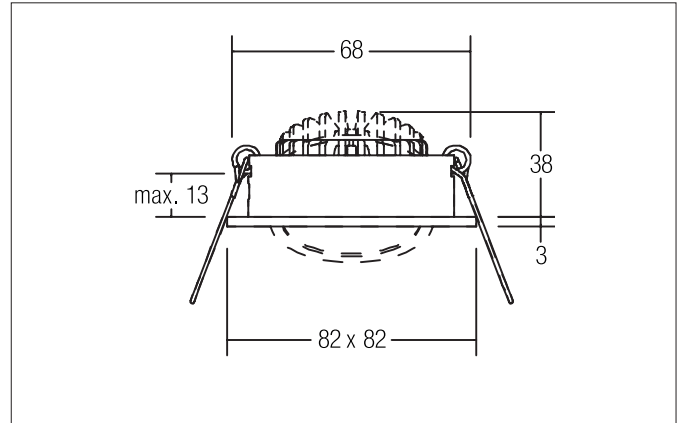

SEVEN-S LED recessed spot

Article no. 12262083

Light.
For Generations.**Tender**

LED recessed spot, Square. Toolless ceiling installation by installation springs. Ceiling cut-out Ø 68 mm, Installation depth 38 mm, Length 82 mm, Width 82 mm, Weight 0,124 kg, Reflector silver with rotationssymmetrical, deep, wide distributed light intensity. optimal light distribution due to a plastic, transparent cover. Luminous flux 740 lm, Power 1 x 7 W, Light colour warm white, Correlated color temperature (CCT) 2.700 K, Colour rendering index CRI > 80, Rated life time L70/B50 at 25 °C: 50.000 h, Housing material: Aluminium / Polycarbonate, Colour: Black, Permissible ambient temperature (ta): -20 °C - +25 °C, Protection class (EN 61140): III, Degree of protection (DIN EN 60529): IP20, .For connection to an external driver, which is not included in the scope of delivery of the luminaire. Depending on driver dimmable.

Product Benefits

- Square recessed spotlight made of solid aluminum with polycarbonate cover.
- Easy and tool-free mounting.
- CRI > 80.
- Low mounting depth 38 mm, length 82 mm, width 82 mm, Ceiling cut-out 68 mm.
- Ceiling thickness maximum 13 mm.
- Large article variance in terms of housing color and color temperature.
- Power supply with 350 mA.
- Also available as switchable or dimmable (trailing-edge phase dimmer) set.
- Alternatively available in round design.

SEVEN-S LED recessed spot

Article no. 12262083

Light.
For Generations.

Article data	
Article no.	12262083
GTIN	4251433946229
Series name	SEVEN-S
Short description	LED recessed spot
Material	Aluminium / Polycarbonate
Colour	Black
Type of surface	Matt
Shape	Square
Built-in diameter	68 mm
Installation depth	38 mm
Length	82 mm
Width	82 mm
Hight	3 mm
Weight	0.124 kg
stamp	MM
Conformance	CE, UKCA