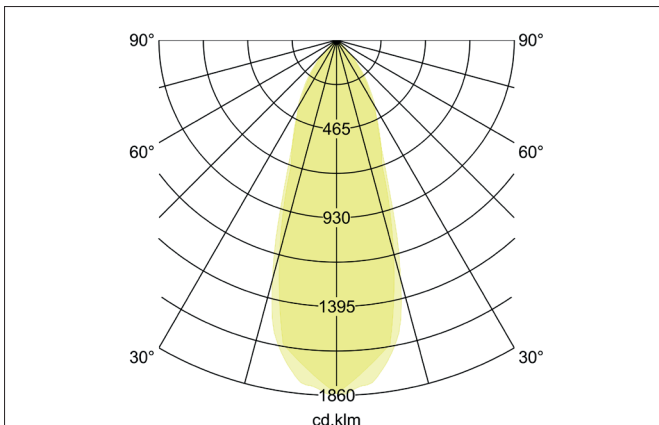

SEVEN-S LED recessed spot

Article no. 12262083

Light.
For Generations.**Tender**

LED recessed spot, Square. Toolless ceiling installation by installation springs. Ceiling cut-out Ø 68 mm, Installation depth 38 mm, Length 82 mm, Width 82 mm, Weight 0,124 kg, Reflector silver with rotationssymmetrical, deep, wide distributed light intensity. optimal light distribution due to a plastic, transparent cover. Luminous flux 740 lm, Power 1 x 7 W, Light colour warm white, Correlated color temperature (CCT) 2.700 K, Colour rendering index CRI > 80, Rated life time L70/B50 at 25 °C: 50.000 h, Housing material: Aluminium / Polycarbonate, Colour: Black, Permissible ambient temperature (ta): -20 °C - +25 °C, Protection class (EN 61140): III, Degree of protection (DIN EN 60529): IP20, .For connection to an external driver, which is not included in the scope of delivery of the luminaire. Depending on driver dimmable.

Product Benefits

- Square recessed spotlight made of solid aluminum with polycarbonate cover.
- Easy and tool-free mounting.
- CRI > 80.
- Low mounting depth 38 mm, length 82 mm, width 82 mm, Ceiling cut-out 68 mm.
- Ceiling thickness maximum 13 mm.
- Large article variance in terms of housing color and color temperature.
- Power supply with 350 mA.
- Also available as switchable or dimmable (trailing-edge phase dimmer) set.
- Alternatively available in round design.

Lighting technology	
Colour temperature	2.700 K
Light colour	White
Light output	Direct
Luminous flux	740 lm
System efficiency	106 lm/W
Colour rendering	CRI > 80
Reflector	High-gloss
Reflector colour	silver
Beam angle	38°
Light sharing	Symmetric
Adjustable color temperature	No