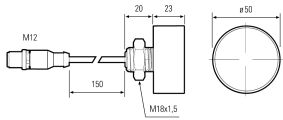

LED surface-mounted luminaire

Product-Nr.	111913-01
EAN:	4260556620954
Model:	TOPLED
Order number:	111913-01
Model:	TOPLED
Type:	LED surface-mounted luminaire
Illuminant:	High Power LED
Power consumption:	~8,4 W
Lamp luminous flux:	982 lm
Lamp luminous efficiency:	116 lm/W
Light distribution:	direct
Light colour:	daylight white (5200 - 5700K)
Connected load:	24V DC \pm 10%
Connection (connector):	M12 A-coded with connection cable
Degree of protection:	IP67
Class of protection:	III
Glare control:	ESG matt, shatterproof
Beam angle (optics):	40°
Operating temperature:	-10 °C -> +60 °C (14 °F -> 140 °F)
Colour rendering (Ra):	>80
Lamps lifetime:	> 60.000 h (L80/B10)
Housing material:	aluminium
Cover material:	4 mm safety glass
Height [B] x Width [C]:	Ø 50 mm (~1,97"), 23 mm (~0,91") built-up
Weight (net):	100 g (~4 oz)
Gross weight:	300 g (~11 oz)
Risk group (DIN EN 62471):	group 1
Markings:	CE, UKCA
Dimmable:	optional via accessories
Mounting accessories:	Nut M18x1.5 incl.
Made in:	Germany
Feature:	very bright