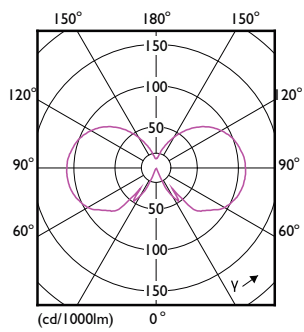

Product	D	C
CorePro LEDBulbND 7-60W E27 WW A60 CL G	60 mm	104 mm

CorePro GLass LED-Lampen

Photometrische Daten

General uniform lighting - CorePro LEDBulbND 7-60W E27 WW A60 CL G

Spectral Power Distribution Colour - CorePro LEDBulbND 7-60W E27 WW A60 CL G

Light Distribution Diagram - CorePro LEDBulbND 7-60W E27 WW A60 CL G

Lebensdauer

Life Expectancy Diagram

Lumen Maintenance Diagram - CorePro LEDBulbND 7-60W E27 WW A60 CL G

CorePro GLass LED-Lampen