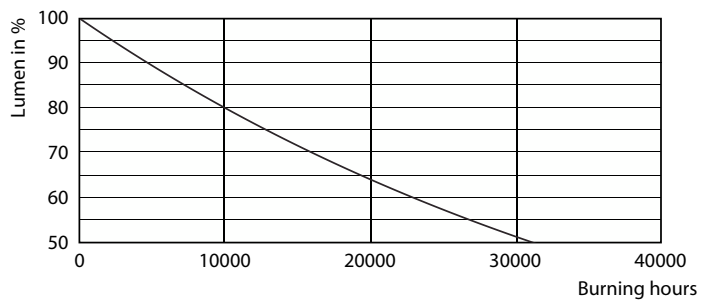

Lumen Maintenance Diagram - CorePro LEDBulbND 7-60W E27 WW A60 CL G