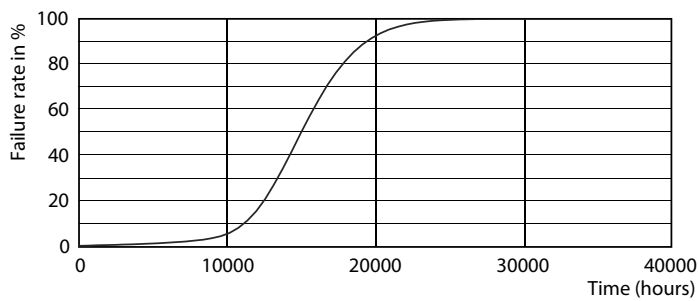

Lebensdauer

Life Expectancy Diagram