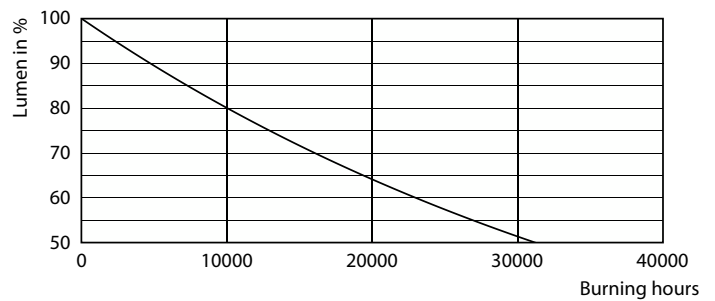

Lebensdauer

Life Expectancy Diagram

Lumen Maintenance Diagram - MAS VLE LEDBulbD4-25W E27 ST64 GOLD SP G