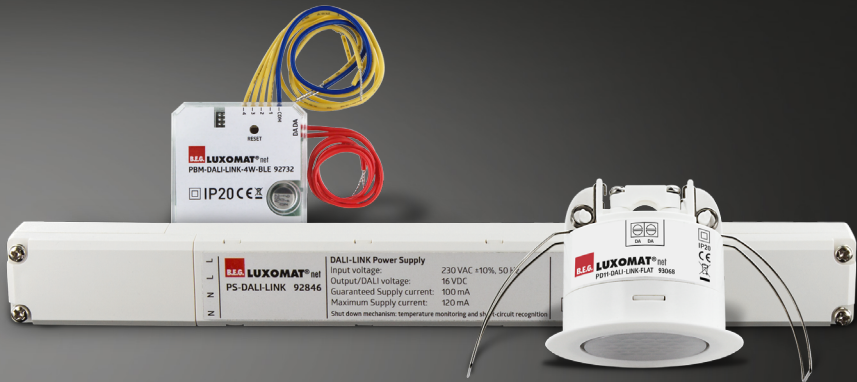

**B.E.G.** SEARCH CONTACT MY ACCOUNT GREAT BRITAIN IRELAND

PRODUCTS SOLUTIONS USERS SERVICE THE COMPANY

**DALI-LINK**

The intelligent and economical multiroom solution from B.E.G.

Solutions • DALI-LINK

**DALI-LINK multiroom solution**

Scene control for small offices, set consists of a DALI LINK power supply, a PD11 DALI-LINK multisensor and a DALI-LINK 4-way pushbutton interface with built-in Bluetooth gateway. The super flat PD11 is the first choice for the most demanding architectural considerations, with a large detection range and small size.

Unlike other systems, the DALI LINK PD11 is not only a multisensor but also a master occupancy detector with its own intelligence as a controller. Therefore B.E.G. DALI LINK is a fast, safe, expandable and economical system. All components are also available individually, so that larger rooms such as conference rooms and classrooms can be covered.