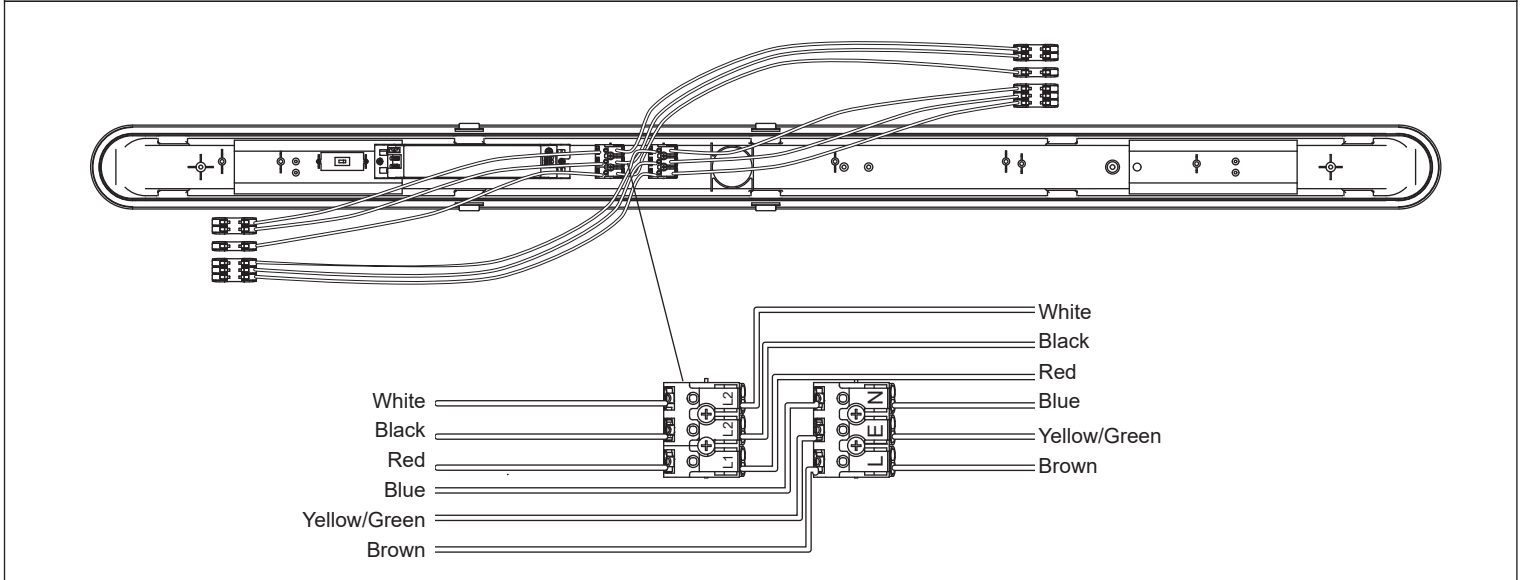

## LED Waterproof Classic Performer G2

Version date 20-07-2023  
www.opple.com

Code	Model	KG	L(mm)	Wire diameter(m <sup>2</sup> )	S(mm)
531098002500	LEDWP-CLA-P2 Wire though kit	0.012	650	1.5	8
799000002700	LEDWP-CLA-P2 DALI Wire though kit	0.024	650	1.5	8