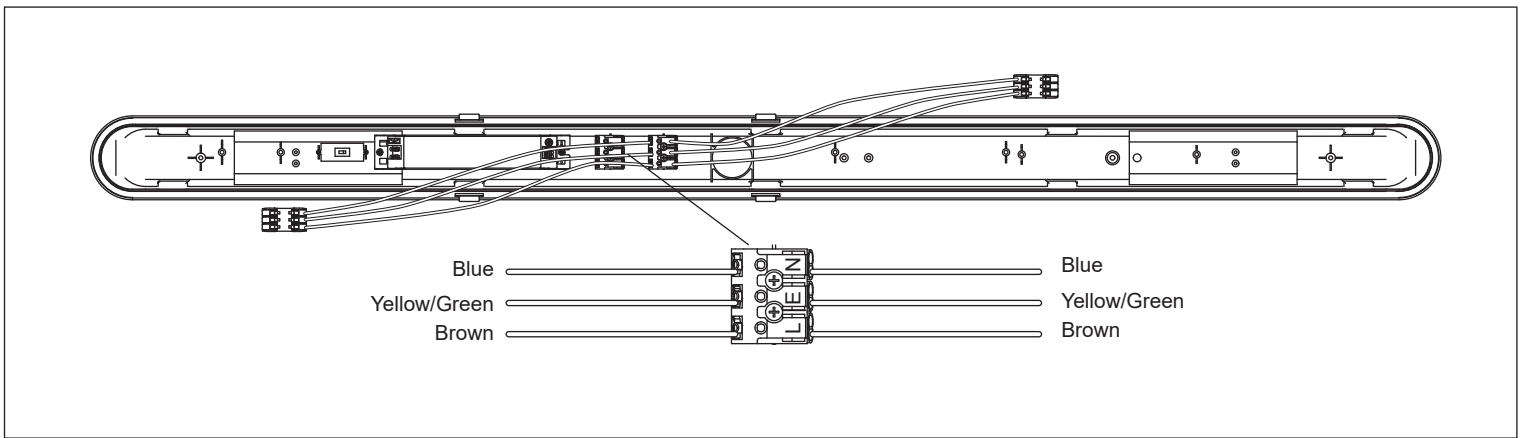

## LED Waterproof Classic Performer G2

Version date 20-07-2023  
www.opple.com

Code	Model	KG	L(mm)	Wire diameter(m <sup>2</sup> )	S(mm)
531098002500	LEDWP-CLA-P2 Wire though kit	0.012	650	1.5	8
799000002700	LEDWP-CLA-P2 DALI Wire though kit	0.024	650	1.5	8