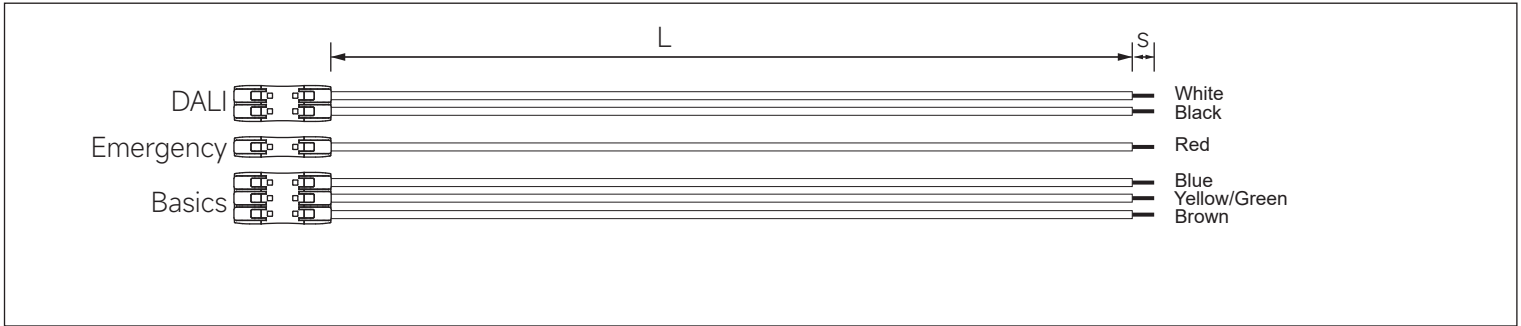

## LED Waterproof Classic Performer G2

Version date 20-07-2023  
www.opple.com

Code	Model	KG	L(mm)	Wire diameter(m <sup>2</sup> )	S(mm)
531098002500	LEDWP-CLA-P2 Wire though kit	0.012	650	1.5	8
799000002700	LEDWP-CLA-P2 DALI Wire though kit	0.024	650	1.5	8