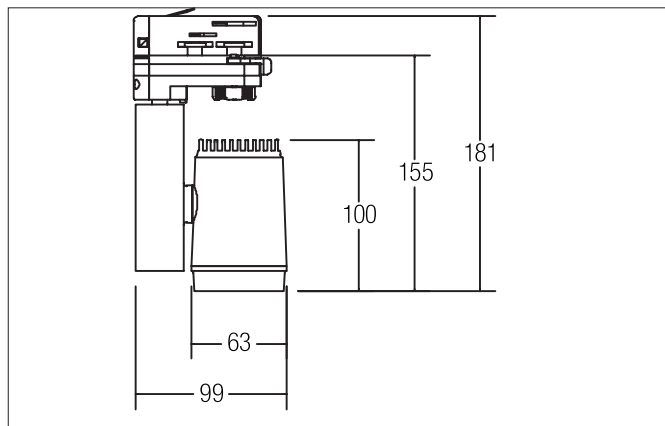

**LED track spotlight**  
Article no. 12013073

Light.  
For Generations.

**Tender**

LED track spotlight, Round. Luminaire diameter 63.0 mm, Height 125.0 mm, Weight 0.455 kg, with rotationssymmetrical, deep, wide distributed light intensity. Luminous flux 840 lm, Power 1 x 12 W, Light colour warm white, Correlated color temperature (CCT) 3.000 K, Colour rendering index CRI > 80, Housing material: Aluminium, Colour: White, Permissible ambient temperature (ta): -20 °C - +25 °C, Protection class (EN 61140): I, Degree of protection (DIN EN 60529): IP20, .With electronic driver, on/off switchable.

Article data	
Article no.	12013073
GTIN	4250047797906
Short description	LED track spotlight
Material	Aluminium
Colour	White
Type of surface	Glossy
Shape	Round
Outer diameter	63 mm
Width	100 mm
Height	125 mm
Weight	0.455 kg

**LED track spotlight**  
Article no. 12013073Light.  
For Generations.

Lighting technology	
Colour temperature	3.000 K
Light colour	White
Luminous flux	840 lm
System efficiency	70 lm/W
Colour rendering	CRI > 80
Reflector	High-gloss
Beam angle	38°
Light sharing	Symmetric
Adjustable color temperature	No

Packing data	
Gross weight	0.587 kg
Length of packaging	230 mm
Packaging width	110 mm
Packaging height	150 mm
Disposal at end of life	This product must not be disposed of with household waste. You are obliged, to dispose of such electrical waste separately. By disposing of electrical waste and other old or defective electronics separately, you support recycling or other forms of re-use. In that way you help to take care and to avoid that harmful substances get into the environment.