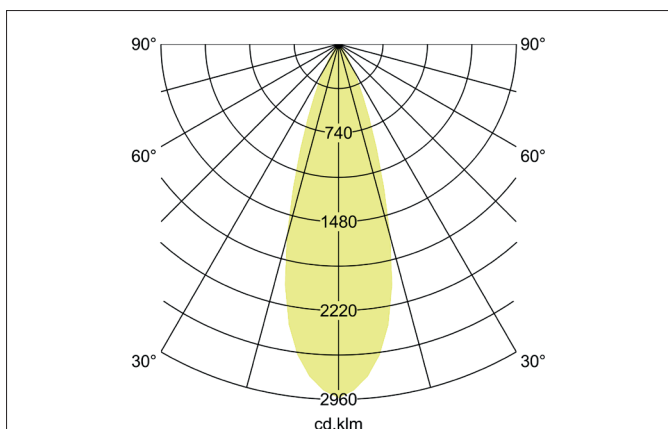

**LED track spotlight**  
Article no. 12013073

Light.  
For Generations.

**Tender**

LED track spotlight, Round. Luminaire diameter 63.0 mm, Height 125.0 mm, Weight 0.455 kg, with rotationssymmetrical, deep, wide distributed light intensity. Luminous flux 840 lm, Power 1 x 12 W, Light colour warm white, Correlated color temperature (CCT) 3.000 K, Colour rendering index CRI > 80, Housing material: Aluminium, Colour: White, Permissible ambient temperature (ta): -20 °C - +25 °C, Protection class (EN 61140): I, Degree of protection (DIN EN 60529): IP20, .With electronic driver, on/off switchable.

Article data	
Article no.	12013073
GTIN	4250047797906
Short description	LED track spotlight
Material	Aluminium
Colour	White
Type of surface	Glossy
Shape	Round
Outer diameter	63 mm
Width	100 mm
Height	125 mm
Weight	0.455 kg

**LED track spotlight**  
Article no. 12013073Light.  
For Generations.

Lighting technology	
Colour temperature	3.000 K
Light colour	White
Luminous flux	840 lm
System efficiency	70 lm/W
Colour rendering	CRI > 80
Reflector	High-gloss
Beam angle	38°
Light sharing	Symmetric
Adjustable color temperature	No