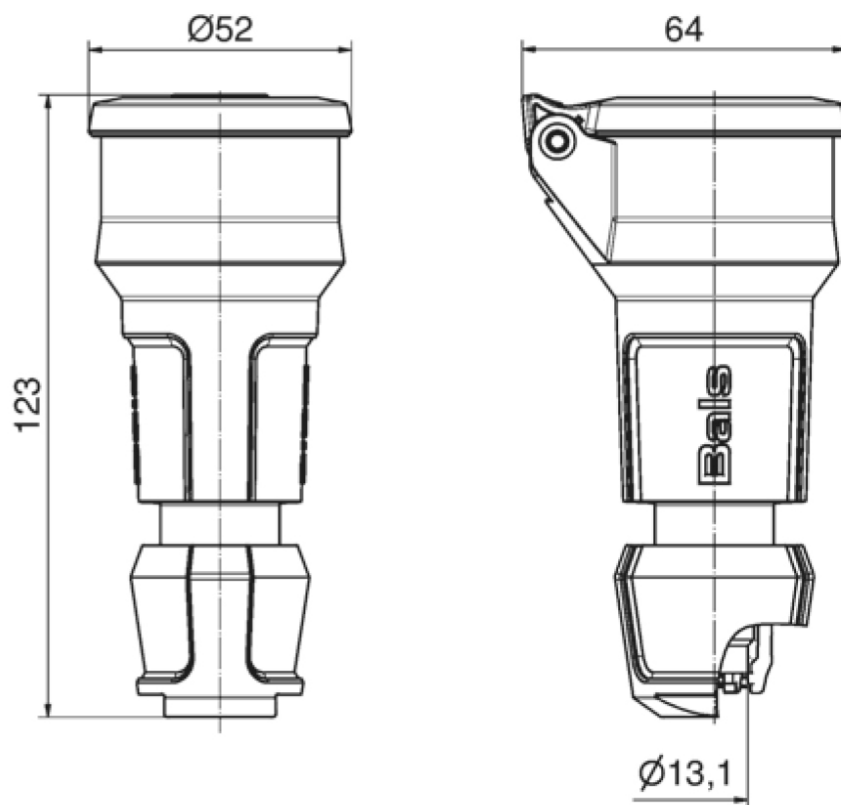

Connector domestic type - with hinged lid and increased contact protection (Shutter), System F German standard

Product description	
BALS-Prd.-Nr	748609
EAN	4024941854016
Product category	Domestic connector
Current	16A
Number of poles	3p
Arrangement of phases	2P+PE
Voltage	250V~
Frequency	AC

Product description	
Protection degree	IP54
Colour code	blue RAL 5015
Colour of appliance	Collar black RAL 9005, Hinged lid black RAL 9005, Cable gland black RAL 9005, Housing cover blue RAL 5015
Connection design	head-screw terminal
Maximum conductor size	4,0 qmm
Cable entry	Cable gland
Height	123mm
Width	52mm
Depth	64mm
Material of enclosure	Polyamide
Contacts	the contact carrier is made of polyamide, the contacts are brass nickel plated

Logistics data	
Weight/pcs	0.093 kg / Piece
Packaging	Bag

Logistics data	
Content amount	1 ST
EAN	4024941854016
Length	64 mm
Width	52 mm
Height	123 mm
Weight	0.094 kg
Volume	409.344 ccm
Packaging	Carton
Content amount	20 ST
EAN	4024941324724
Length	245 mm
Width	177 mm
Height	185 mm
Weight	1.993 kg
Volume	7,140 ccm