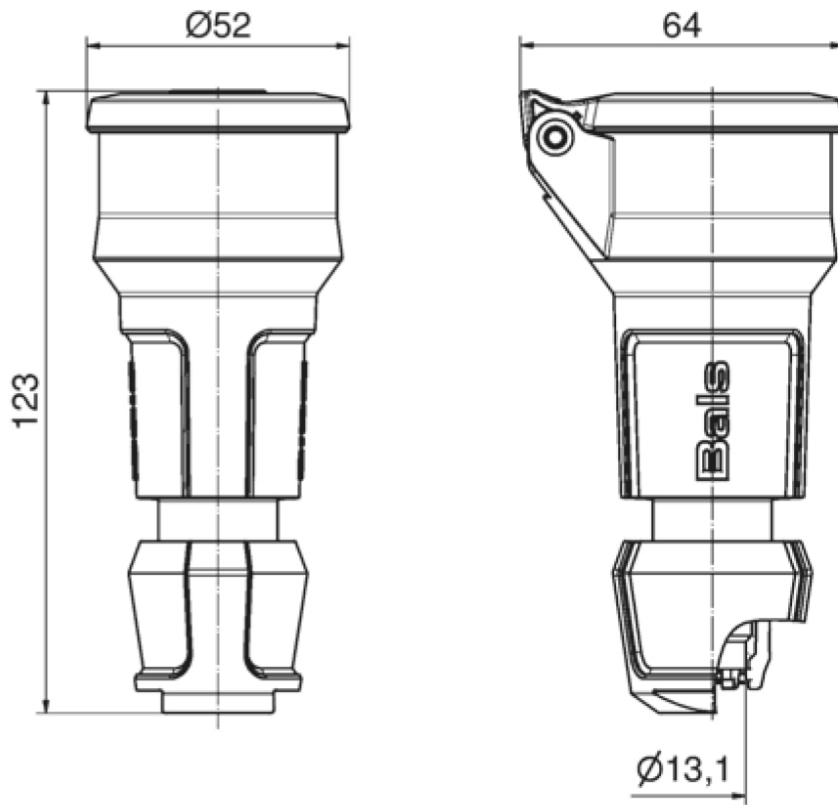

# Connector domestic type - with hinged lid System F German standard

Product description	
BALS-Prd.-Nr	7489
EAN	4024941852494
Product category	Domestic connector
Current	16A
Number of poles	3p
Arrangement of phases	2P+PE
Voltage	250V~
Frequency	AC

Product description	
Protection degree	IP54
Colour code	red RAL 3000
Colour of appliance	Collar black RAL 9005, Housing cover red RAL 3000, Hinged lid black RAL 9005, Cable gland black RAL 9005
Connection design	head-screw terminal
Maximum conductor size	4,0 qmm
Cable entry	Cable gland
Height	123mm
Width	52mm
Depth	64mm
Material of enclosure	Polyamide
Contacts	the contact carrier is made of polyamide, the contacts are brass nickel plated

Additional technical properties	
	with german earthing system
	MULTI-GRIP cable gland with gasket and integrated strain relief
	With self-closing hinged lid

Logistics data	
Weight/pcs	0.101 kg / Piece
Packaging	Bag

Logistics data	
Content amount	1 ST
EAN	4024941852494
Length	64 mm
Width	52 mm
Height	123 mm
Weight	0.102 kg
Volume	409.344 ccm
Packaging	Carton
Content amount	20 ST
EAN	4024941323673
Length	245 mm
Width	177 mm
Height	185 mm
Weight	2.153 kg
Volume	7,140 ccm