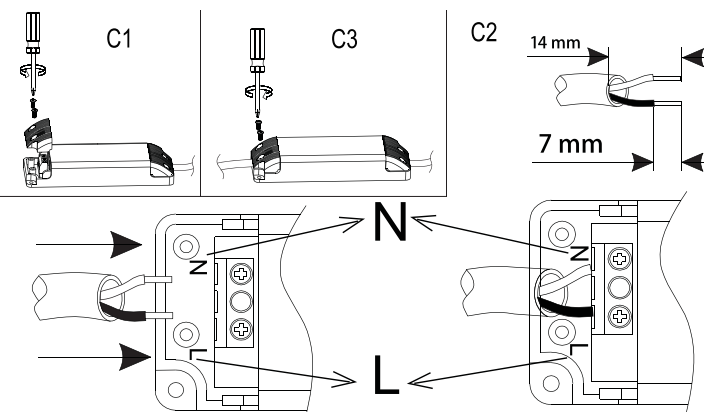

EGLO LED panel light

Art.-Nr.: 97503 97961
79333 33342

A

B

C

Driver Installation (Fig.1)

D

E