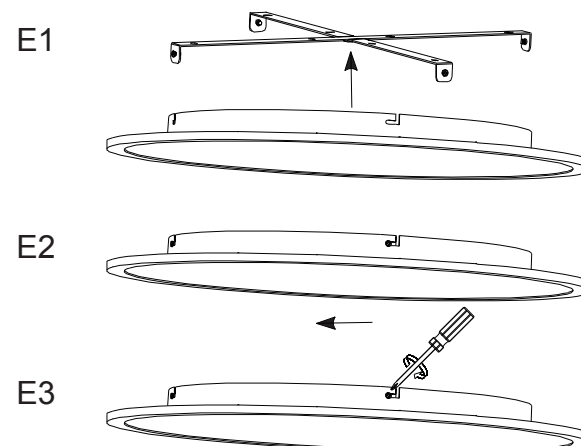

EGLO LED panel light

Art.-Nr.: 97503 97961
79333 33342

A

B

C

Driver Installation (Fig.1)

D

E