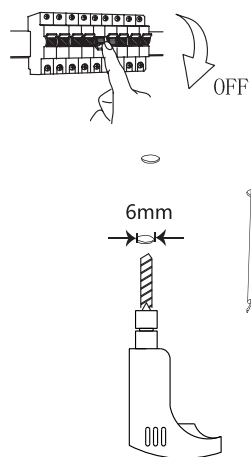

EGLO LED panel light

Art.-Nr.: 97503 97961
79333 33342

A

B

C

Driver Installation (Fig.1)

D

E