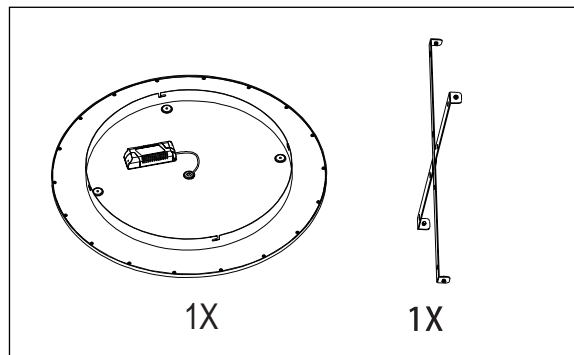

EGLO LED panel light

Art.-Nr.: 97503 97961
79333 33342

A

B

C

Driver Installation (Fig.1)

D

E