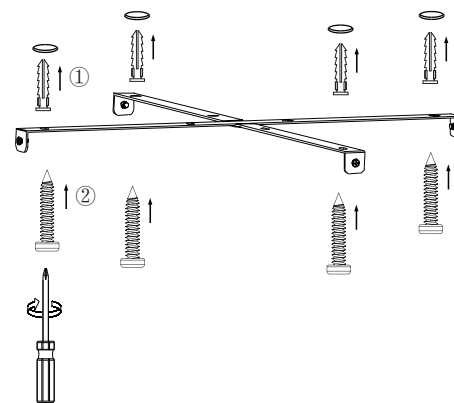

EGLO LED panel light

Art.-Nr.: 97503 97961
79333 33342

A

B

C

Driver Installation (Fig.1)

D

E