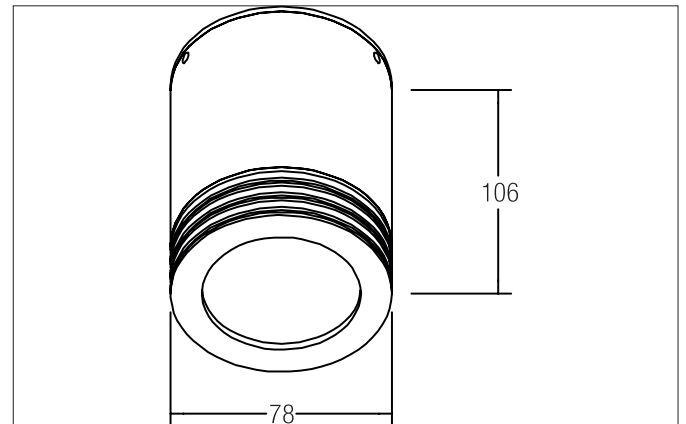

Ceiling surface mounted luminaire, V4A, IP44  
Article no. 2315.22

Light.  
For Generations.

#### Tender

Ceiling surface mounted luminaire, V4A, IP44, stainless steel, Round. Surface mounting, Ceiling-mounted Lamp holder: GU10, Mounting method: Surface mounting, Place of installation: Ceiling-mounted, Material: Stainless steel / Glass, Degree of protection: according to DIN EN 60529 IP44, Protection class: (EN 61140) I, Voltage: 230V AC 50Hz, Power: 35W, Amount of light sources / fittings: 1.0 Qty, With control gear: No, Control: Other.

Article data	
Article no.	2315.22
GTIN	4250047741459
Short description	Ceiling surface mounted luminaire, V4A, IP44
Material	Stainless steel
Colour	Stainless steel
Type of surface	Matt
Shape	Round
Outer diameter	78 mm
Hight	106 mm
Weight	0.822 kg

Mounting technology	
Mounting method	Surface mounting
Place of installation	Ceiling-mounted
Adjustability	Not adjustable
Further references	V4A Outdoor
Material cover	Glass transparent

Packing data	
Gross weight	0.875 kg
Length of packaging	85 mm
Packaging width	85 mm
Packaging height	115 mm
Disposal at end of life	This product must not be disposed of with household waste. You are obliged, to dispose of such electrical waste separately. By disposing of electrical waste and other old or defective electronics separately, you support recycling or other forms of re-use. In that way you help to take care and to avoid that harmful substances get into the environment.