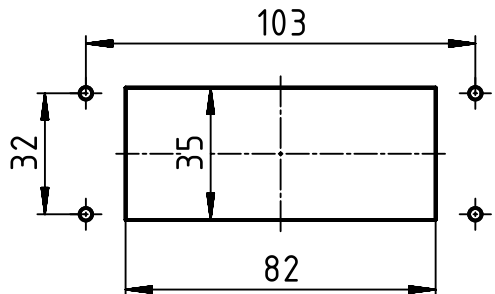

(1:2) panel cut out

	All Dimensions in mm Original Size DIN A4		Scale 1:1		Free size tol.		Ref.			
	All rights reserved Department EL PD - DE		Created by FINKEV		Inspected by BERGHORN		Standardisation TIEMANNA			
HARTING Electric GmbH & Co. KG D-32339 Espelkamp		Title Han 16B-HBM single lever cover					Date 2016-04-28		State Final Release	
		Type TB					Number 09 30 016 0306		Doc-Key / ECM-Nr. 100195692/UGD/004/B 500000103143	
							Rev. B		Page 1/1	