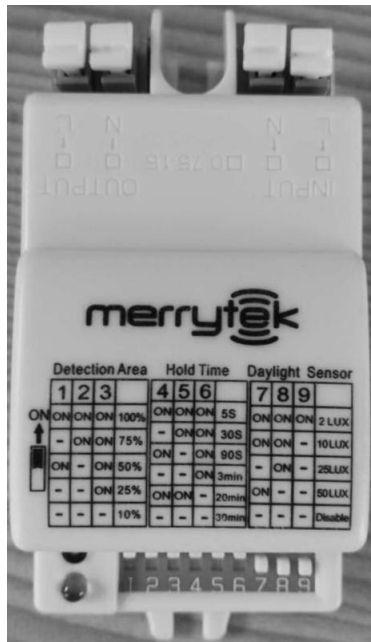

[www.helestra.de/installation](http://www.helestra.de/installation)

Motion Sensor

Dip-Schalter position

Erkennungsbereich

1	2	3	
On	On	On	100%
-	On	On	75%
On	-	On	50%
-	-	On	25%
-	-	-	10%

Haltezeit

4	5	6	
On	On	On	5 Sec
-	On	On	30 Sec
On	-	On	90 Sec
-	-	On	3 Min
On	On	-	20 Min
-	-	-	30 Min