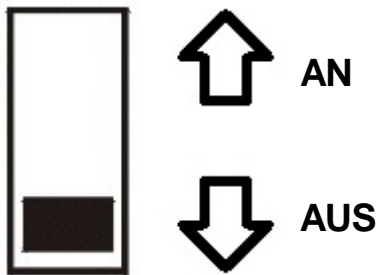

[www.helestra.de/installation](http://www.helestra.de/installation)

Motion Sensor

Dip-Schalter position

Erkennungsbereich

1	2	3	
On	On	On	100%
-	On	On	75%
On	-	On	50%
-	-	On	25%
-	-	-	10%

Haltezeit

4	5	6	
On	On	On	5 Sec
-	On	On	30 Sec
On	-	On	90 Sec
-	-	On	3 Min
On	On	-	20 Min
-	-	-	30 Min