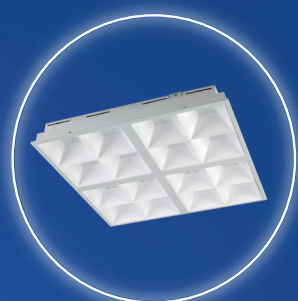

Smart Lighting Portfolio

Panel Grille