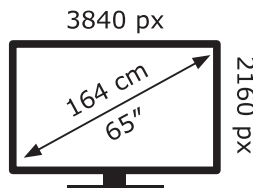

AW-230301

ENERGY

Panasonic

TV-65Z85AEG

104 kWh/1000h

ABCDEF**G**

130 kWh/1000h

2019/2013