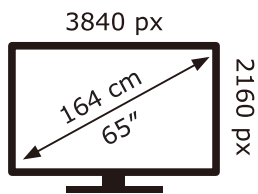

ENERG ⚡

Panasonic

TV-65W93AE6

112 kWh/1000h

ABCDEF**G**

232 kWh/1000h

2019/2013