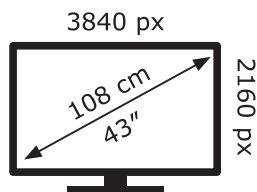

ENERG ⚡

Panasonic

TV-43W90AEG

54 kWh/1000h

ABCDEF**G**

123 kWh/1000h

2019/2013