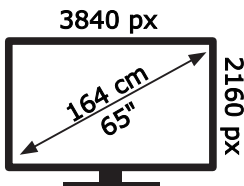

# ENERG

**Panasonic**

**TB-65W63AE6**

**85** kWh/1000h

ABCDEF **G**

**149** kWh/1000h

50700053

2019/2013