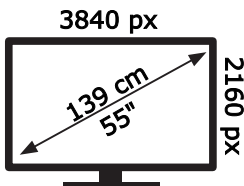

ENERG

Panasonic

TX-55MZ800E

82 kWh/1000h

ABCDEF **G**

132 kWh/1000h

50673140

2019/2013