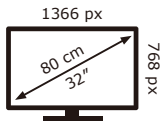

ENERG

Panasonic

TX-32MSW504S

27 kWh/1000h

ABCDEF**G**

HDR

43 kWh/1000h

2019/2013