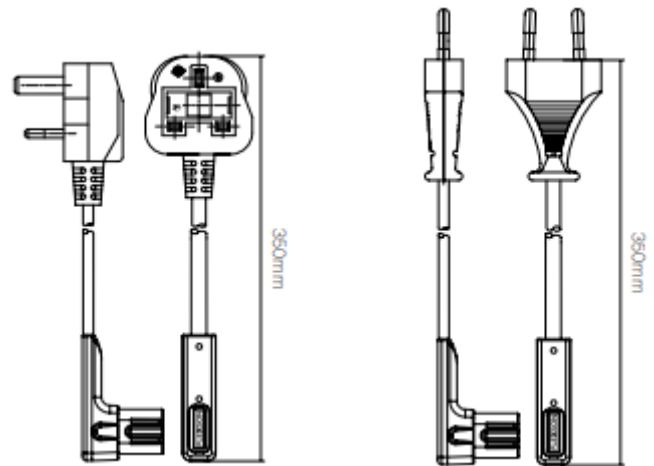

ACCESSORIES FOR SONOS

Short Power Cable For Sonos ERA, Five, Arc, Beam, Ray and Sub

Flexson's Short Power Cable for Sonos ERA, Five, Arc, Beam, Ray and Sub is a perfect solution if your speaker is close to a power socket. The standard Sonos power cable is 2 metres (6ft) long, which can leave excess trailing cable if your speaker sits close to the power socket. The Flexson Short Power Cable is a mere 35cm (13.8in) long, which allows for a far neater solution. Ideal for kitchens, tabletops and wall mounting, the Flexson Short Power Cable is a bespoke design for the speaker, complete with right-angled connector

- Only 35cm (13.8in) long – compared to standard Sonos power cable, which is 2m (6ft) long
- Eliminates ugly cable clutter
- Ideal for kitchens, tabletops and wall mounting
- Black and White versions to match your Sonos

	White	Black
EU Single	FLXE035M1011EU	FLXE035M1021EU
UPC Number	5057964002866	5057964002880

UK Single	FLXE35M1011UK	FLXE035M1021UK
UPC Number	5057964002873	5057964002897

UK and European (SRP)	£19.99	€19.99
-----------------------	--------	--------

Product Specifications	Height	Width	Depth	Weight
Carton Dimensions (mm)	138mm	60mm	20mm	0.07kg
Carton Contents	1 x Power Cable			
Country of Manufacture	China	Outer Carton Quantity	4	