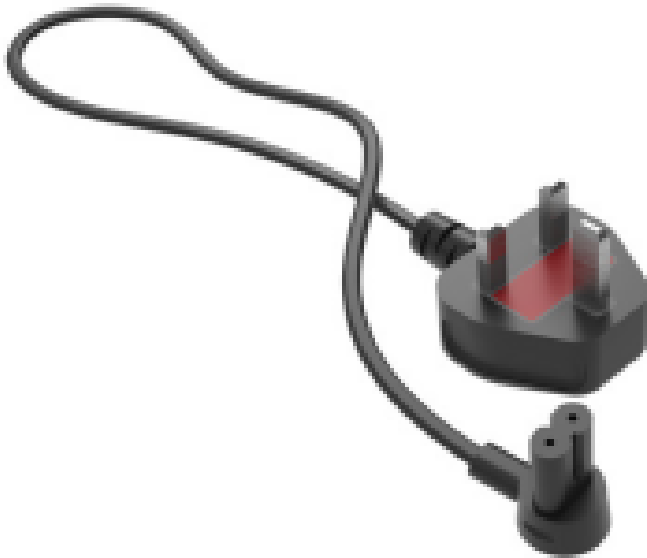

ACCESSORIES FOR SONOS

Short Power Cable For Sonos ERA, Five, Arc, Beam, Ray and Sub

Flexson's Short Power Cable for Sonos ERA, Five, Arc, Beam, Ray and Sub is a perfect solution if your speaker is close to a power socket. The standard Sonos power cable is 2 metres (6ft) long, which can leave excess trailing cable if your speaker sits close to the power socket. The Flexson Short Power Cable is a mere 35cm (13.8in) long, which allows for a far neater solution. Ideal for kitchens, tabletops and wall mounting, the Flexson Short Power Cable is a bespoke design for the speaker, complete with right-angled connector

- Only 35cm (13.8in) long – compared to standard Sonos power cable, which is 2m (6ft) long
- Eliminates ugly cable clutter
- Ideal for kitchens, tabletops and wall mounting
- Black and White versions to match your Sonos