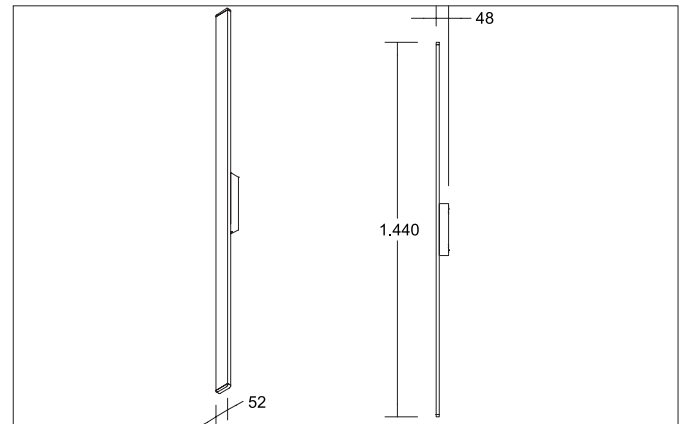

RICO LED surface-mounted wall light, IP65, switchable
Article no. 60042103

Light.
For Generations.

Tender

LED surface-mounted wall light, IP65, switchable, Rectangular., Hight 48.0 mm Weight 1.54 kg, with rotationssymmetrical, deep, wide distributed light intensity. optimal light distribution due to a plastic, opal cover. Luminous flux 2.350 lm, Power 1 x 24 W, Light colour warm white to warm white, Correlated color temprature (CCT) 3.000 - 3.000 K, Colour rendering index CRI > 90, Housing material: Aluminium / Plastic, Colour: Graphite, Permissible ambient temperature (ta): -20 to +45°C, Protection class (EN 61140): I, Degree of protection (DIN EN 60529): IP65, shock resistance according to IEC62262: IK06 .With electronic driver, on/off switchable.

Article data	
Article no.	60042103
GTIN	4255752500421
Series name	RICO
Short description	LED surface-mounted wall light, IP65, switchable
Material	Aluminium / Plastic
Colour	Graphite
Type of surface	Structure
Shape	Rectangular
Hight	48 mm
Scope of delivery	incl. converter for connection to 230 V mains voltage, switchable
Weight	1.540 kg

RICO LED surface-mounted wall light, IP65, switchable

Article no. 60042103

Light.
For Generations.

Lighting technology	
Colour temperature	3.000 K
Light colour	White
Light output	Indirect
Luminous flux	2,350 lm
System efficiency	98 lm/W
Colour rendering	CRI > 90
Luminaire optics	Cover satin
Reflector	Without
Beam angle	120°
Light sharing	Symmetric
Adjustable color temperature	No

Packing data	
Gross weight	2 kg
Length of packaging	60 mm
Packaging width	55 mm
Packaging height	1,480 mm
Disposal at end of life	This product must not be disposed of with household waste. You are obliged, to dispose of such electrical waste separately. By disposing of electrical waste and other old or defective electronics separately, you support recycling or other forms of re-use. In that way you help to take care and to avoid that harmful substances get into the environment.