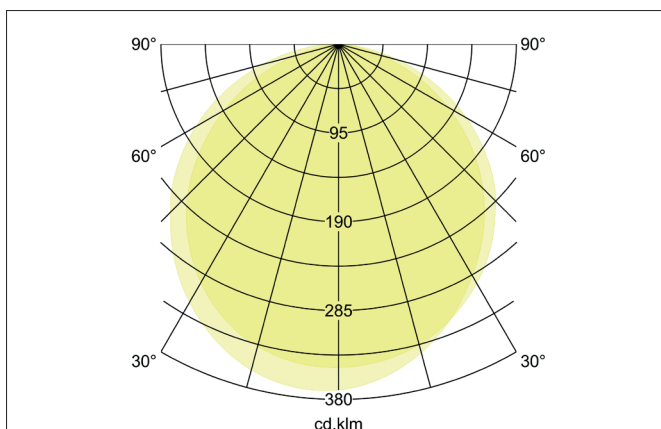

RICO LED surface-mounted wall light, IP65, switchable
Article no. 60042103

Light.
For Generations.

Tender

LED surface-mounted wall light, IP65, switchable, Rectangular., Hight 48.0 mm Weight 1.54 kg, with rotationssymmetrical, deep, wide distributed light intensity. optimal light distribution due to a plastic, opal cover. Luminous flux 2.350 lm, Power 1 x 24 W, Light colour warm white to warm white, Correlated color temprature (CCT) 3.000 - 3.000 K, Colour rendering index CRI > 90, Housing material: Aluminium / Plastic, Colour: Graphite, Permissible ambient temperature (ta): -20 to +45°C, Protection class (EN 61140): I, Degree of protection (DIN EN 60529): IP65, shock resistance according to IEC62262: IK06 .With electronic driver, on/off switchable.

Article data	
Article no.	60042103
GTIN	4255752500421
Series name	RICO
Short description	LED surface-mounted wall light, IP65, switchable
Material	Aluminium / Plastic
Colour	Graphite
Type of surface	Structure
Shape	Rectangular
Hight	48 mm
Scope of delivery	incl. converter for connection to 230 V mains voltage, switchable
Weight	1.540 kg

RICO LED surface-mounted wall light, IP65, switchable

Article no. 60042103

Light.
For Generations.

Lighting technology	
Colour temperature	3.000 K
Light colour	White
Light output	Indirect
Luminous flux	2,350 lm
System efficiency	98 lm/W
Colour rendering	CRI > 90
Luminaire optics	Cover satin
Reflector	Without
Beam angle	120°
Light sharing	Symmetric
Adjustable color temperature	No