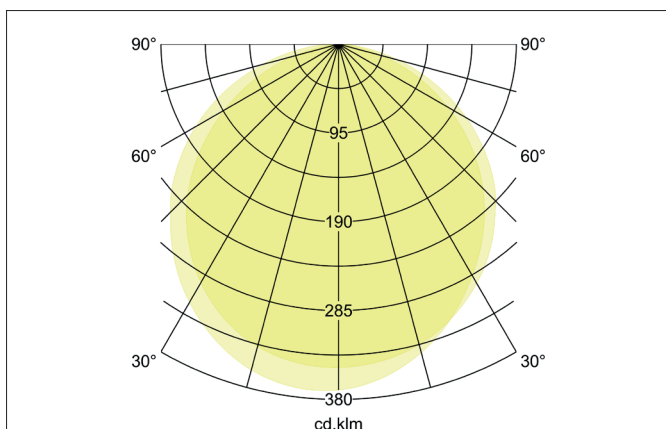

RICO LED surface-mounted wall light, IP65, switchable

Article no. 60041103

Light.
For Generations.

Tender

LED surface-mounted wall light, IP65, switchable, Rectangular., Hight 48.0 mm Weight 1.34 kg, with rotationssymmetrical, deep, wide distributed light intensity. optimal light distribution due to a plastic, opal cover. Luminous flux 1.900 lm, Power 1 x 20 W, Light colour warm white to warm white, Correlated color temprature (CCT) 3.000 - 3.000 K, Colour rendering index CRI > 90, Housing material: Aluminium / Plastic, Colour: Graphite, Permissible ambient temperature (ta): -20 to +45°C, Protection class (EN 61140): I, Degree of protection (DIN EN 60529): IP65, shock resistance according to IEC62262: IK06 .With electronic driver, on/off switchable.

Article data	
Article no.	60041103
GTIN	4255752500407
Series name	RICO
Short description	LED surface-mounted wall light, IP65, switchable
Material	Aluminium / Plastic
Colour	Graphite
Type of surface	Structure
Shape	Rectangular
Hight	48 mm
Scope of delivery	incl. converter for connection to 230 V mains voltage, switchable
Weight	1.340 kg

RICO LED surface-mounted wall light, IP65, switchable

Article no. 60041103

Light.
For Generations.

Lighting technology	
Colour temperature	3.000 K
Light colour	White
Light output	Indirect
Luminous flux	1,900 lm
System efficiency	95 lm/W
Colour rendering	CRI > 90
Luminaire optics	Cover satin
Reflector	Without
Beam angle	120°
Light sharing	Symmetric
Adjustable color temperature	No