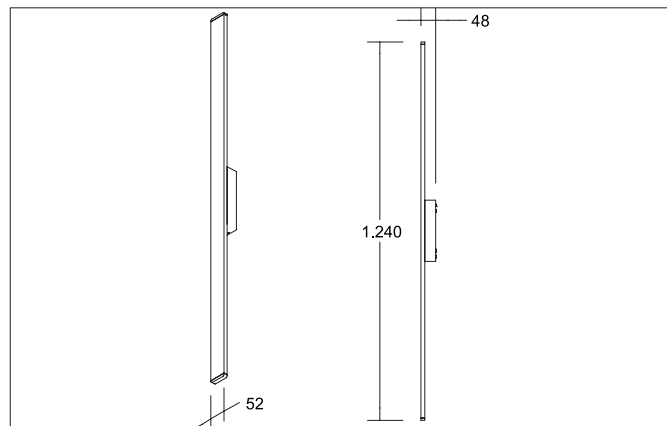

RICO LED surface-mounted wall light, IP65, switchable

Article no. 60041103

Light.
For Generations.

Tender

LED surface-mounted wall light, IP65, switchable, Rectangular., Hight 48.0 mm Weight 1.34 kg, with rotationssymmetrical, deep, wide distributed light intensity. optimal light distribution due to a plastic, opal cover. Luminous flux 1.900 lm, Power 1 x 20 W, Light colour warm white to warm white, Correlated color temprature (CCT) 3.000 - 3.000 K, Colour rendering index CRI > 90, Housing material: Aluminium / Plastic, Colour: Graphite, Permissible ambient temperature (ta): -20 to +45°C, Protection class (EN 61140): I, Degree of protection (DIN EN 60529): IP65, shock resistance according to IEC62262: IK06 .With electronic driver, on/off switchable.

Article data	
Article no.	60041103
GTIN	4255752500407
Series name	RICO
Short description	LED surface-mounted wall light, IP65, switchable
Material	Aluminium / Plastic
Colour	Graphite
Type of surface	Structure
Shape	Rectangular
Hight	48 mm
Scope of delivery	incl. converter for connection to 230 V mains voltage, switchable
Weight	1.340 kg

RICO LED surface-mounted wall light, IP65, switchable

Article no. 60041103

Light.
For Generations.

Lighting technology	
Colour temperature	3.000 K
Light colour	White
Light output	Indirect
Luminous flux	1,900 lm
System efficiency	95 lm/W
Colour rendering	CRI > 90
Luminaire optics	Cover satin
Reflector	Without
Beam angle	120°
Light sharing	Symmetric
Adjustable color temperature	No

Packing data	
Gross weight	1.76 kg
Length of packaging	60 mm
Packaging width	55 mm
Packaging height	1,280 mm
Disposal at end of life	This product must not be disposed of with household waste. You are obliged, to dispose of such electrical waste separately. By disposing of electrical waste and other old or defective electronics separately, you support recycling or other forms of re-use. In that way you help to take care and to avoid that harmful substances get into the environment.