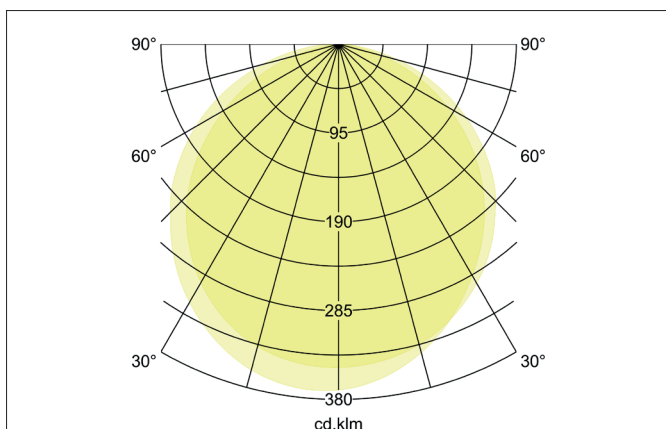

RICO LED surface-mounted wall light, IP65, switchable

Article no. 60040103

Light.
For Generations.

Tender

LED surface-mounted wall light, IP65, switchable, Rectangular., Hight 48.0 mm Weight 1.2 kg, with rotattionssymmetrical, deep, wide distributed light intensity. optimal light distribution due to a plastic, opal cover.Luminous flux 1.625 lm, Power 1 x 18 W, Light colour warm white to warm white, Correlated color temprature (CCT) 3.000 - 3.000 K, Colour rendering index CRI > 90, Housing material: Aluminium / Plastic, Colour: Graphite, Permissible ambient temperature (ta): -20 to +45°C, Protection class (EN 6 1140): I, Degree of protection (DIN EN 60529): IP65, shock resistance according to IEC62262: IK06 .With electronic driver, on/off switchable.

Article data	
Article no.	60040103
GTIN	425575250039 1
Series name	RICO
Short description	LED surface-mounted wall light, IP65, switchable
Material	Aluminium / Plastic
Colour	Graphite
Type of surface	Structure
Shape	Rectangular
Hight	48 mm
Scope of delivery	incl. converter for connection to 230 V mains voltage, switchable
Weight	1.200 kg

RICO LED surface-mounted wall light, IP65, switchable

Article no. 60040103

Light.
For Generations.

Lighting technology	
Colour temperature	3.000 K
Light colour	White
Light output	Indirect
Luminous flux	1,625 lm
System efficiency	90 lm/W
Colour rendering	CRI > 90
Luminaire optics	Cover satin
Reflector	Without
Beam angle	120°
Light sharing	Symmetric
Adjustable color temperature	No