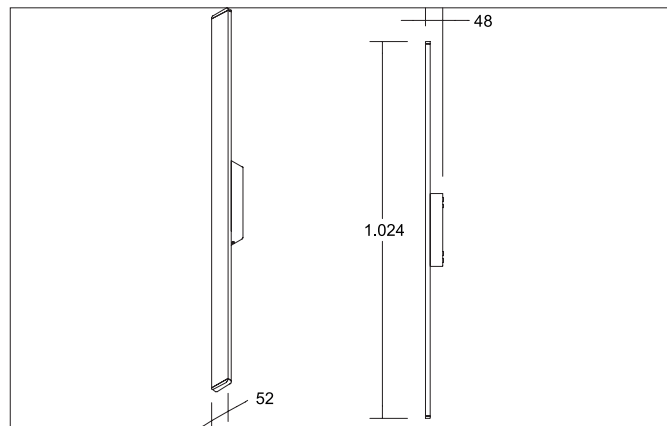

RICO LED surface-mounted wall light, IP65, switchable

Article no. 60040103

Light.
For Generations.

Tender

LED surface-mounted wall light, IP65, switchable, Rectangular., Hight 48.0 mm Weight 1.2 kg, with rotattionssymmetrical, deep, wide distributed light intensity. optimal light distribution due to a plastic, opal cover.Luminous flux 1.625 lm, Power 1 x 18 W, Light colour warm white to warm white, Correlated color temprature (CCT) 3.000 - 3.000 K, Colour rendering index CRI > 90, Housing material: Aluminium / Plastic, Colour: Graphite, Permissible ambient temperature (ta): -20 to +45°C, Protection class (EN 6 1140): I, Degree of protection (DIN EN 60529): IP65, shock resistance according to IEC62262: IK06 .With electronic driver, on/off switchable.

Article data	
Article no.	60040103
GTIN	425575250039 1
Series name	RICO
Short description	LED surface-mounted wall light, IP65, switchable
Material	Aluminium / Plastic
Colour	Graphite
Type of surface	Structure
Shape	Rectangular
Hight	48 mm
Scope of delivery	incl. converter for connection to 230 V mains voltage, switchable
Weight	1.200 kg

RICO LED surface-mounted wall light, IP65, switchable

Article no. 60040103

Light.
For Generations.

Lighting technology	
Colour temperature	3.000 K
Light colour	White
Light output	Indirect
Luminous flux	1,625 lm
System efficiency	90 lm/W
Colour rendering	CRI > 90
Luminaire optics	Cover satin
Reflector	Without
Beam angle	120°
Light sharing	Symmetric
Adjustable color temperature	No

Packing data	
Gross weight	1.58 kg
Length of packaging	60 mm
Packaging width	55 mm
Packaging height	1,080 mm
Disposal at end of life	This product must not be disposed of with household waste. You are obliged, to dispose of such electrical waste separately. By disposing of electrical waste and other old or defective electronics separately, you support recycling or other forms of re-use. In that way you help to take care and to avoid that harmful substances get into the environment.