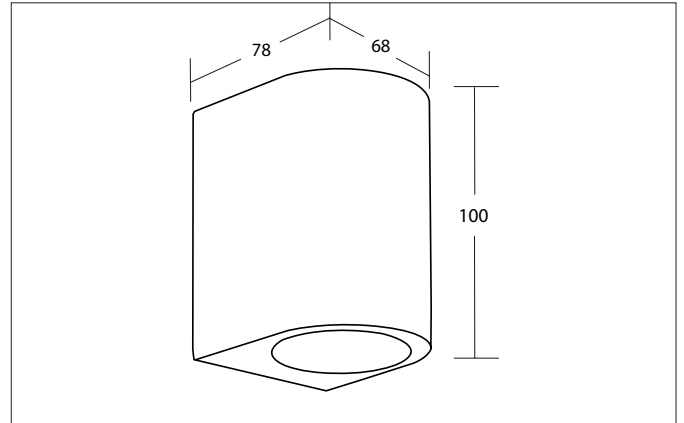

LIFOU Surface-mounted wall light, GU10, IP65, switchable
Article no. 65331180

Light.
For Generations.

Tender

Surface-mounted wall light, GU10, IP65, switchable, Other., Hight 100.0 mm Weight 0.385 kg, with rotationssymmetrical, deep, wide distributed light intensity.with Lamp holder GU10 max: 10 W , Delivery without bulb.Housing material: Aluminium / Glass, Colour: Black, Permissible ambient temperature (ta): -20 to +45°C, Protection class (EN 61140): I, Degree of protection (DIN EN 60529): IP65, .For direct connection to mains voltage, Other dimmable.

Article data	
Article no.	65331180
GTIN	4255752502852
Series name	LIFOU
Short description	Surface-mounted wall light, GU10, IP65, switchable
Material	Aluminium / Glass
Colour	Black
Type of surface	Structure
Shape	Round
Hight	100 mm
Weight	0.385 kg

Lighting technology	
Light output	Direct
System efficiency	10 lm/W
Reflector	Without
Light sharing	Symmetric
Adjustable color temperature	No

LIFOU Surface-mounted wall light, GU10, IP65, switchable

Article no. 65331180

Mounting technology	
Mounting method	Surface mounting
Place of installation	Wall-mounted
Adjustability	Not adjustable
Swivel angle	0°
stamp	UKCA
Further references	Outdoor
Circlip	Without circlip

Packing data	
Gross weight	0.385 kg
Length of packaging	120 mm
Packaging width	100 mm
Packaging height	150 mm
Disposal at end of life	This product must not be disposed of with household waste. You are obliged, to dispose of such electrical waste separately. By disposing of electrical waste and other old or defective electronics separately, you support recycling or other forms of re-use. In that way you help to take care and to avoid that harmful substances get into the environment.