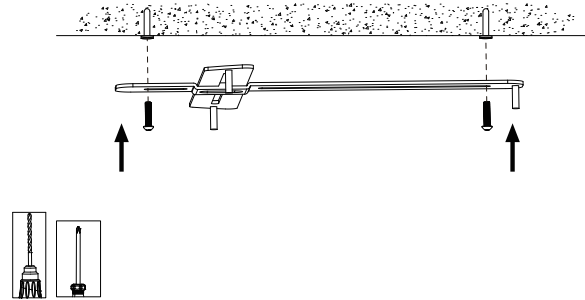

LED Apollo HC350 bracket

OPPLE

Version date 14-03-2019
www.opple.com

Art. Code

Family Name

520098001800

Apollo

0.216kg

①

②

③

④

⑤

⑥