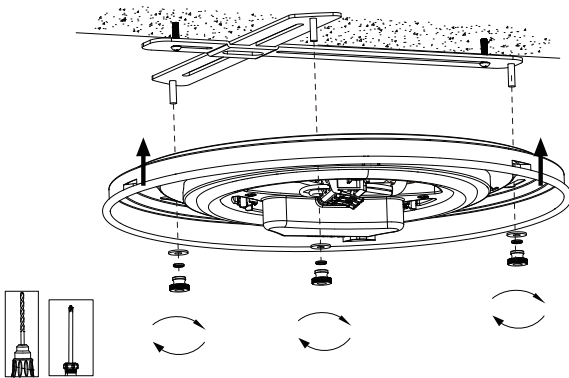

LED Apollo HC350 bracket

OPPLE

Version date 14-03-2019
www.opple.com

Art. Code

Family Name

520098001800

Apollo

0.216kg

①

②

③

④

⑤

⑥