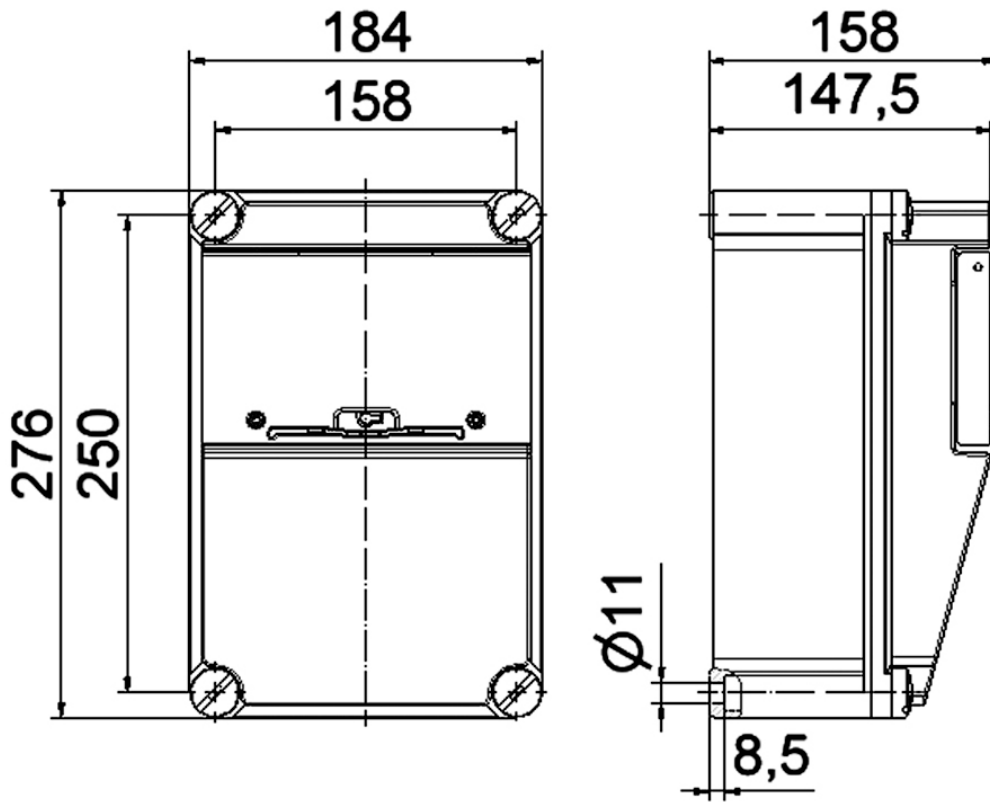

Product description	
BALS-Prd.-Nr	61402
EAN	4024941614023
Product category	empty housing
Mounting type	Surface-mounted
Colour of appliance	Housing bottom grey RAL 7035, Housing top grey RAL 7035
Material of enclosure	Polyester RAL 7035
Height	246mm
Width	184mm
Depth	148mm

Logistics data	
Weight/pcs	1.16 kg / Piece
Packaging	Carton
Content amount	1 ST
EAN	4024941614023
Length	325 mm
Width	217 mm
Height	210 mm
Weight	1.366 kg
Volume	13,588.4 ccm

30 MB 145