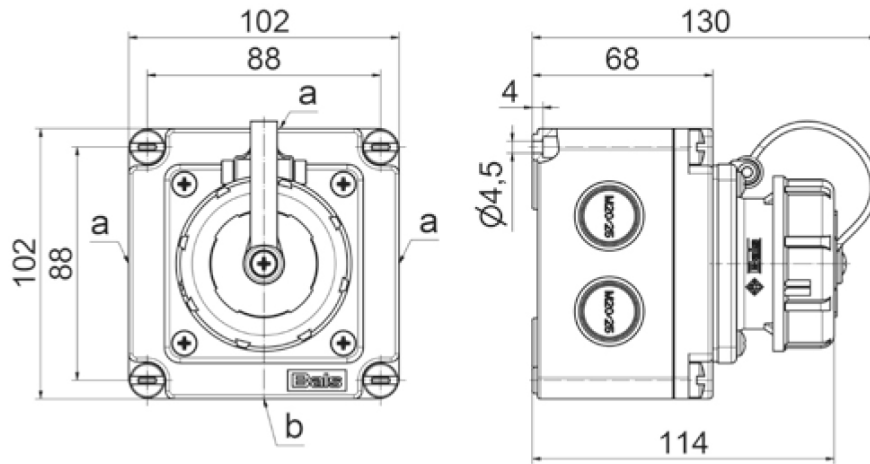

wall mounting socket outlet domestic type - straight, housing dimensions 102x102 mm

Product description	
BALS-Prd.-Nr	7245
EAN	4024941937986
Product category	Domestic wall mounting socket outlet, straight
Current	16A
Number of poles	3p
Arrangement of phases	2P+PE
Voltage	250V~
Frequency	AC

Product description	
Protection degree	IP67
Colour code	blue RAL 5015
Colour of appliance	Enclosure grey RAL 7035
Connection design	head-screw terminal
Maximum conductor size	4,0 qmm
Cable entry	3 sides 2x M20/25, 1 side 1x M20/25, to break out
Height	102mm
Width	102mm
Depth	130mm
Dimension of enclosure	102x102 mm (HxW)
Material of enclosure	plastic
Contacts	the contacts are brass nickel plated, The contact carrier is made of high temperature resistant material

Additional technical properties	
	All cable entries are to break out

Logistics data	
Weight/pcs	0.311 kg / Piece
Packaging	Bag
Content amount	1 ST
EAN	4024941937986

Logistics data	
Length	130 mm
Width	102 mm
Height	102 mm
Weight	0.312 kg
Volume	1,352.52 ccm
Packaging	Carton
Content amount	10 ST
EAN	4024941959223
Length	325 mm
Width	217 mm
Height	210 mm
Weight	3.316 kg
Volume	13,588.4 ccm